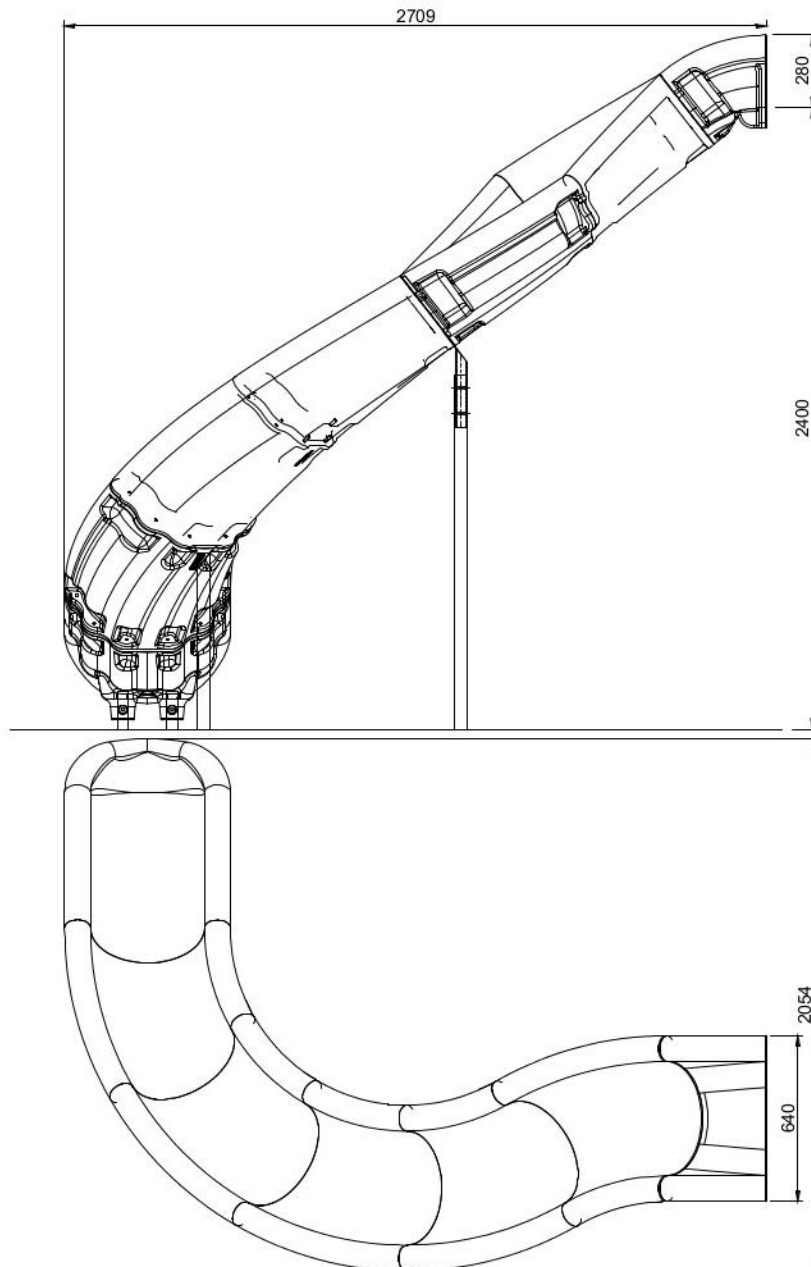

PLAY SYSTEM

PLAYSYSTEM S15825

The slide for public playgrounds.

Slide is manufactured in a modern technology of LLDPE rotomolding, which makes it resistant to adverse weather conditions and UV rays. Its large size and light weight ensure fun and safety for the user.

Colours available: yellow, blue, red, green.

PLAY SYSTEM

Technical data:

Length in plan: 271 cm
width: 64 cm (dimension in plan: 205 cm),
platform height: 240 cm,
safety standards: EN 1176-1; EN 1176-3.

Materials:

Slides made of rotomoulded LLDPE,
stainless steel nuts, screws.