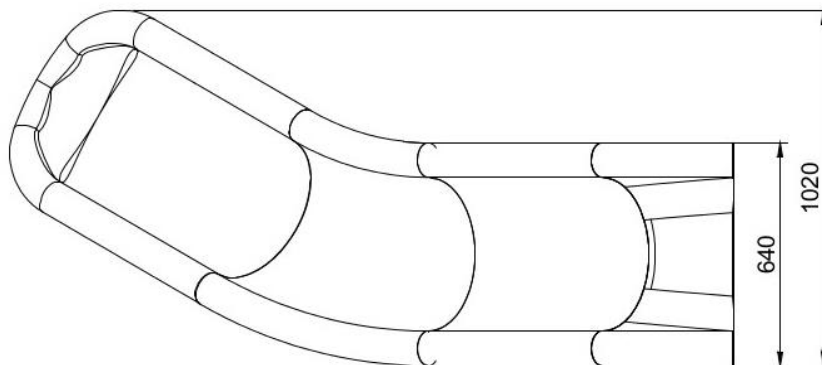

PLAY SYSTEM

PLAYSYSTEM S15826

The slide for public playgrounds.

Slide is manufactured in a modern technology of LLDPE rotomolding, which makes it resistant to adverse weather conditions and UV rays. Its large size and light weight ensure fun and safety for the user.

Colours available: yellow, blue, red, green.

PLAY SYSTEM

Technical data:

Length in plan: 209 cm
width: 64 cm (dimension in plan: 102 cm),
platform height: 120 cm,
safety standards: EN 1176-1; EN 1176-3.

Materials: