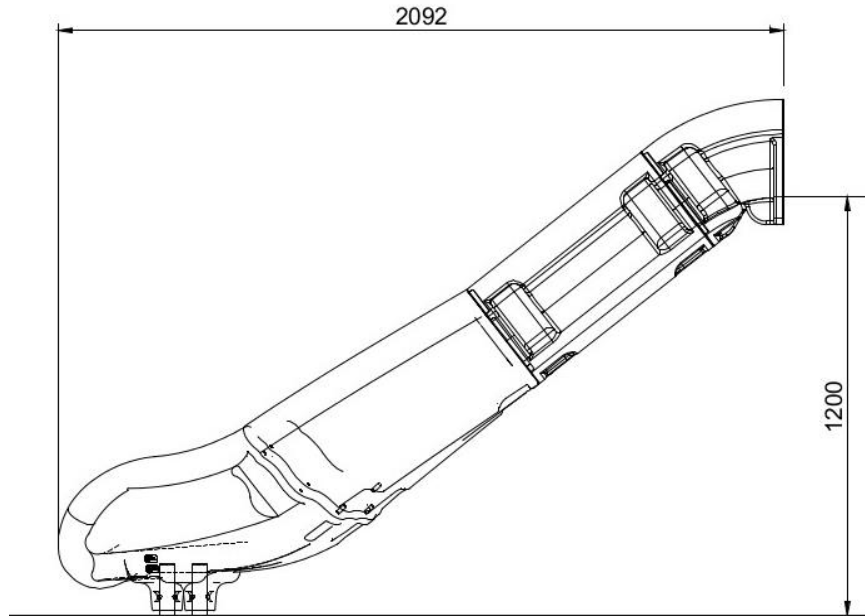

PLAY SYSTEM

PLAYSYSTEM S15826

The slide for public playgrounds.

Slide is manufactured in a modern technology of LLDPE rotomolding, which makes it resistant to adverse weather conditions and UV rays. Its large size and light weight ensure fun and safety for the user.

Colours available: yellow, blue, red, green.

PLAY SYSTEM

Technical data:

Length in plan: 209 cm
width: 64 cm (dimension in plan: 102 cm),
platform height: 120 cm,
safety standards: EN 1176-1; EN 1176-3.

Materials:

Slides made of rotomoulded LLDPE,
stainless steel nuts, screws.