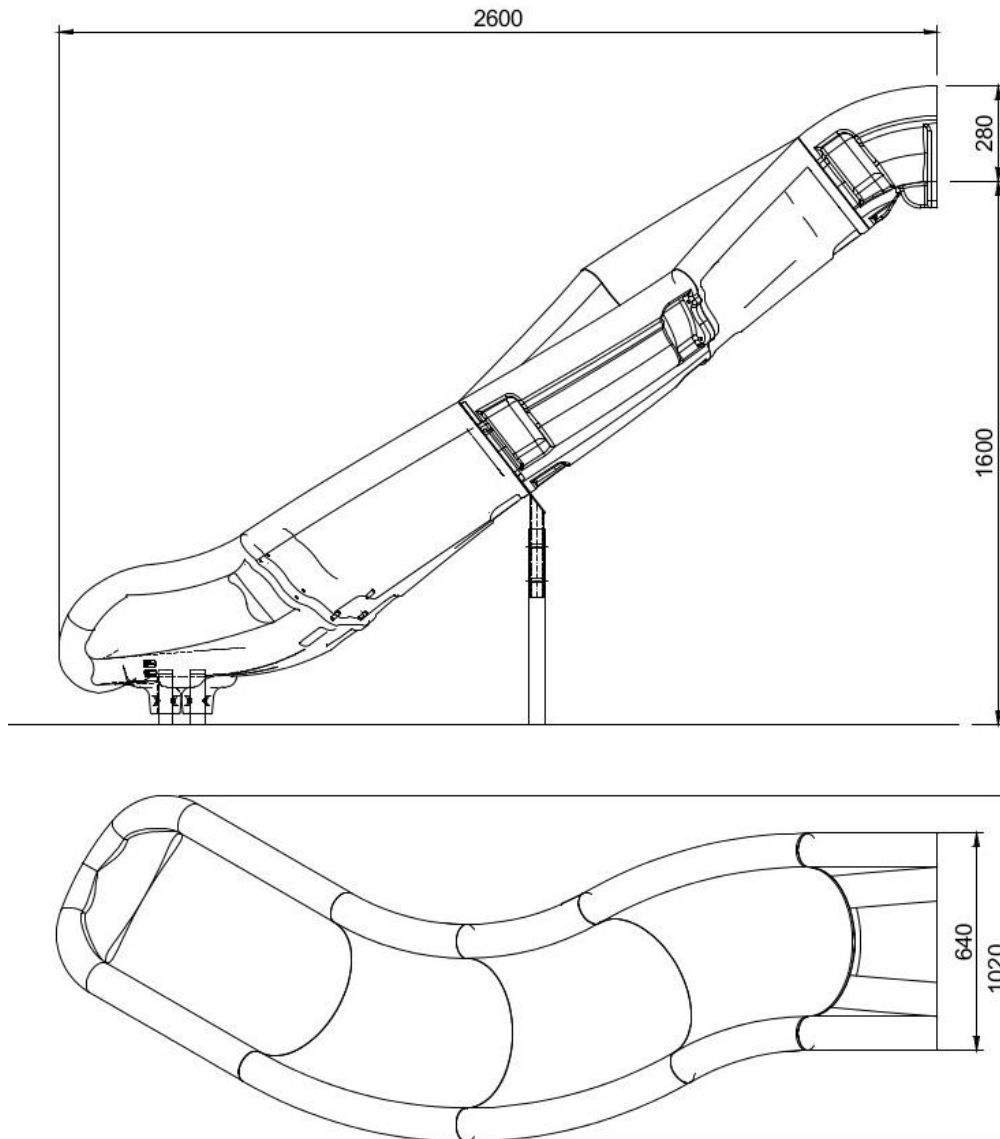

PLAY SYSTEM

PLAYSYSTEM S15827

The slide for public playgrounds.

Slide is manufactured in a modern technology of LLDPE rotomolding, which makes it resistant to adverse weather conditions and UV rays. Its large size and light weight ensure fun and safety for the user.

Colours available: yellow, blue, red, green.

PLAY SYSTEM

Technical data:

Length in plan: 260 cm
width: 64 cm (dimension in plan: 102 cm),
platform height: 160 cm,
safety standards: EN 1176-1; EN 1176-3.

Materials:

Slides made of rotomoulded LLDPE,
stainless steel nuts, screws.