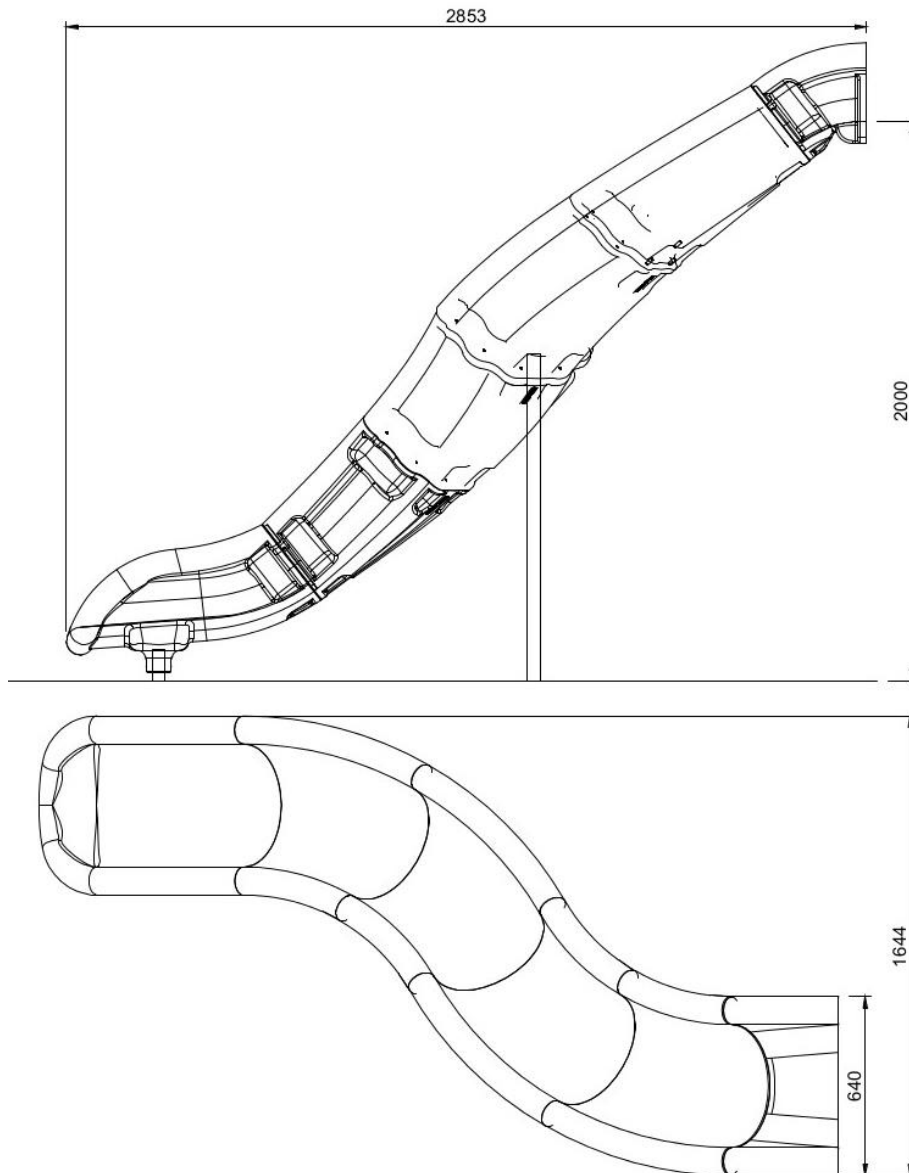

### **PLAYSYSTEM S15828**

The slide for public playgrounds.

Slide is manufactured in a modern technology of LLDPE rotomolding, which makes it resistant to adverse weather conditions and UV rays. Its large size and light weight ensure fun and safety for the user.

## Technical data:

Length in plan: 285 cm  
width: 64 cm (dimension in plan: 164 cm),  
platform height: 200 cm,  
safety standards: EN 1176-1; EN 1176-3.