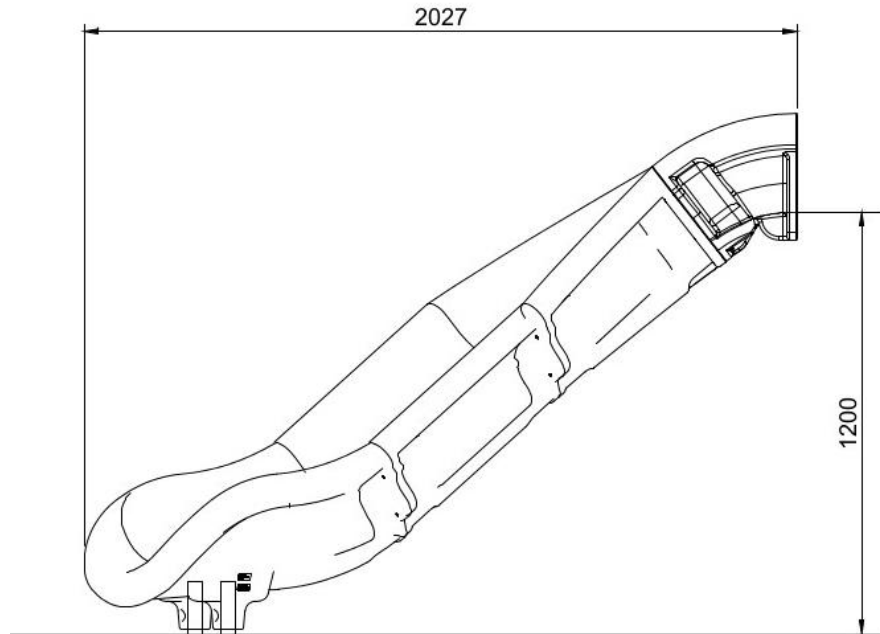

PLAY SYSTEM

PLAYSYSTEM S15831

The slide for public playgrounds.

Slide is manufactured in a modern technology of LLDPE rotomolding, which makes it resistant to adverse weather conditions and UV rays. Its large size and light weight ensure fun and safety for the user.

Colours available: yellow, blue, red, green.

PLAY SYSTEM

Technical data:

length in plan: 203 cm
width: 64 cm (dimension in plan: 127 cm),
platform height: 120 cm,
safety standards: EN 1176-1; EN 1176-3.

Materials: