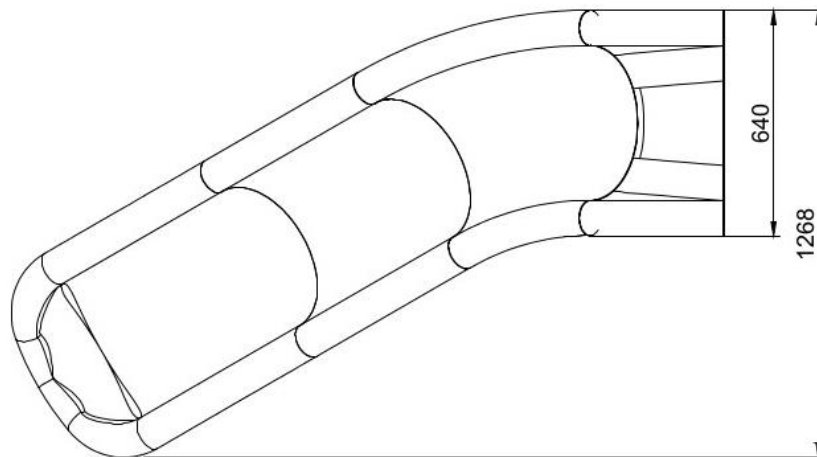

PLAY SYSTEM

PLAYSYSTEM S15831

The slide for public playgrounds.

Slide is manufactured in a modern technology of LLDPE rotomolding, which makes it resistant to adverse weather conditions and UV rays. Its large size and light weight ensure fun and safety for the user.

Colours available: yellow, blue, red, green.

PLAY SYSTEM

Technical data:

length in plan: 203 cm
width: 64 cm (dimension in plan: 127 cm),
platform height: 120 cm,
safety standards: EN 1176-1; EN 1176-3.

Materials: