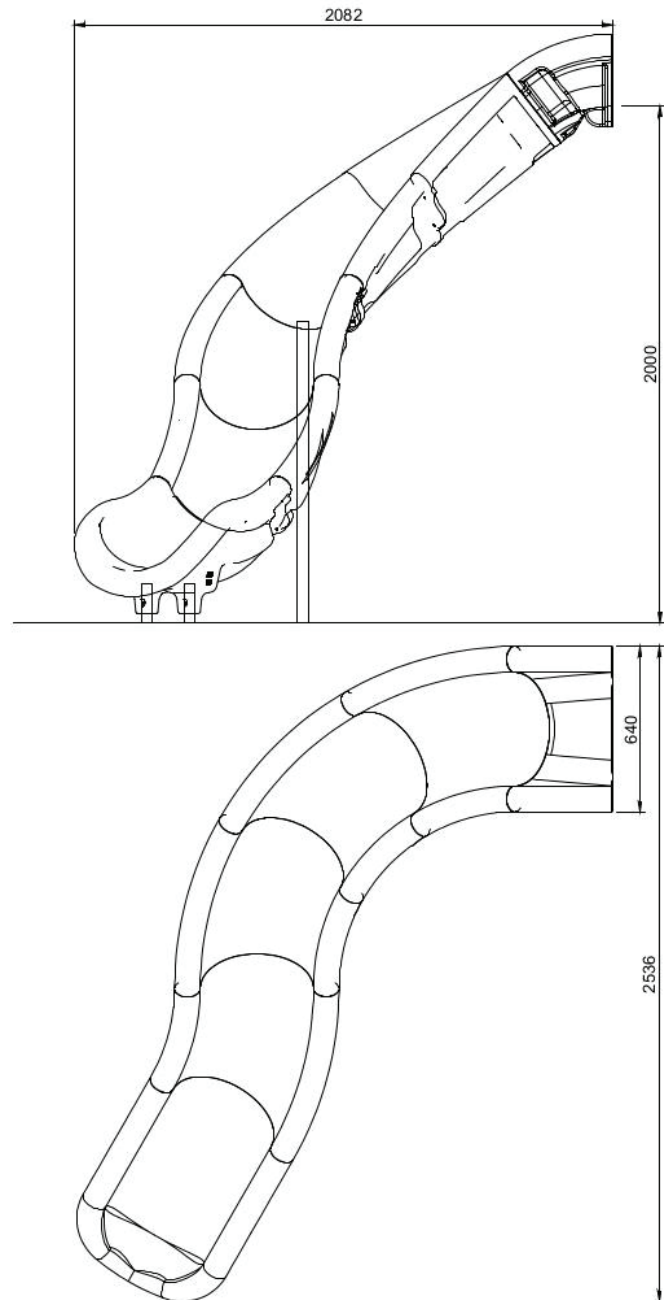

PLAY SYSTEM

PLAYSYSTEM S15836

The slide for public playgrounds.

Slide is manufactured in a modern technology of LLDPE rotomolding, which makes it resistant to adverse weather conditions and UV rays. Its large size and light weight ensure fun and safety for the user.

Colours available: yellow, blue, red, green.

PLAY SYSTEM

Technical data:

length in plan: 208 cm
width: 64 cm (dimension in plan: 253 cm),
platform height: 200 cm,
safety standards: EN 1176-1; EN 1176-3.

Materials:

Slides made of rotomoulded LLDPE,
stainless steel nuts, screws.