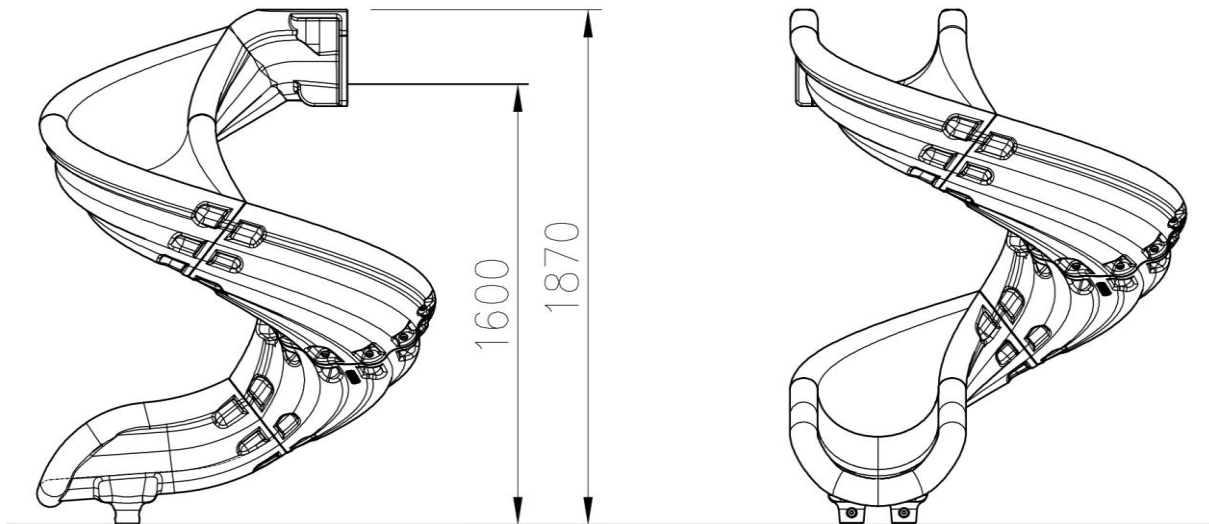

PLAY SYSTEM

PLAYSYSTEM S15852

The slide for public playgrounds.

Slide is manufactured in a modern technology of LLDPE rotomolding, which makes it resistant to adverse weather conditions and UV rays. Its large size and light weight ensure fun and safety for the user.

Colours available: yellow, blue, red, green.

PLAY SYSTEM

Technical data:

length in plan: 145 cm
width: 64 cm (dimension in plan: 144 cm),
platform height: 160 cm,
safety standards: EN 1176-1; EN 1176-3.

Materials:

Slides made of rotomoulded LLDPE,
stainless steel nuts, screws.