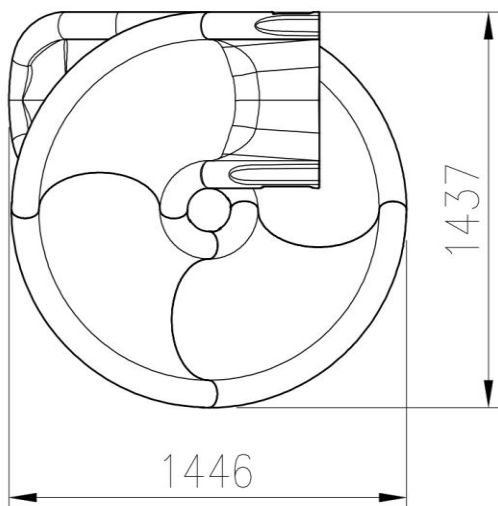

PLAY SYSTEM

PLAYSYSTEM S15852

The slide for public playgrounds.

Slide is manufactured in a modern technology of LLDPE rotomolding, which makes it resistant to adverse weather conditions and UV rays. Its large size and light weight ensure fun and safety for the user.

Colours available: yellow, blue, red, green.

PLAY SYSTEM

Technical data:

length in plan: 145 cm
width: 64 cm (dimension in plan: 144 cm),
platform height: 160 cm,
safety standards: EN 1176-1; EN 1176-3.

Materials: