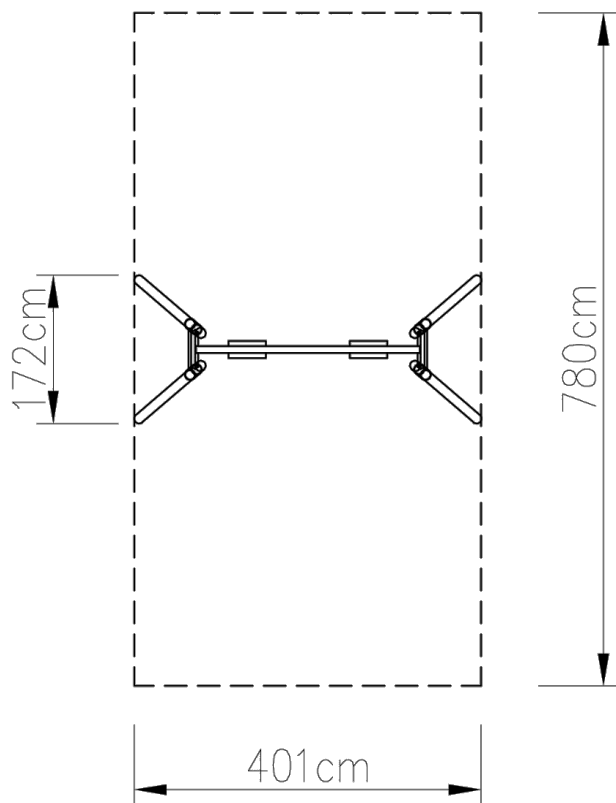

PLAY SYSTEM

PLAYSYSTEM S2200

PLAY SYSTEM

Technical data:

Length: 401 cm

Width: 170 cm

Height: 250 cm

Area demand: 401 x 780 cm

Safety norms: PN-EN 1176-1; PN-EN 1176-2

Materials:

Stainless steel,
Seat Rotomolding