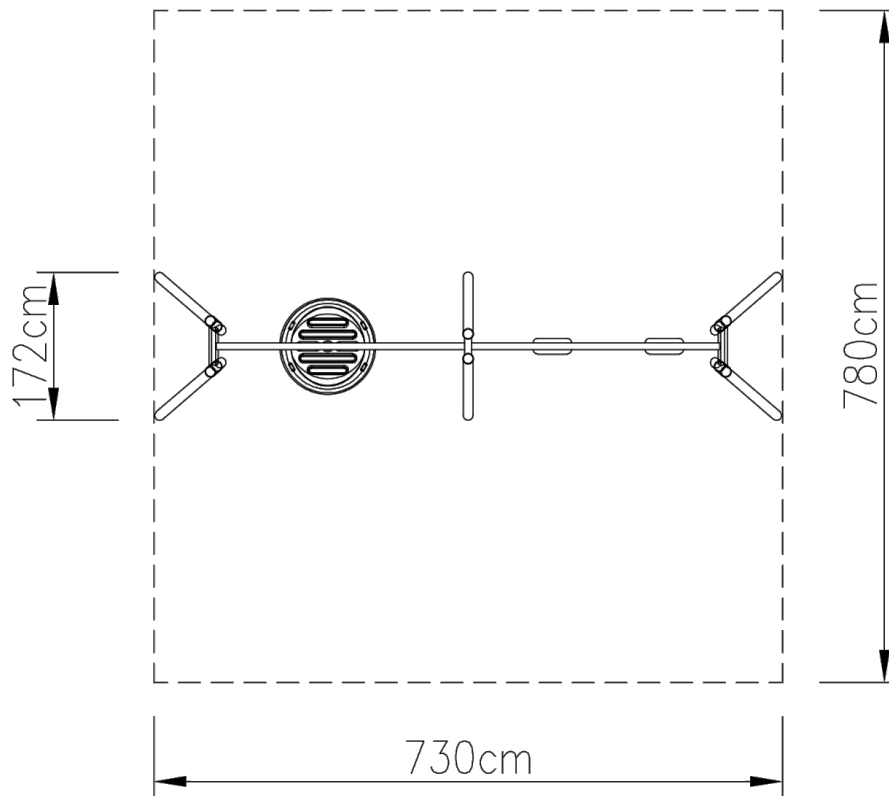

PLAY SYSTEM

PLAYSYSTEM S2236

Swing for children aged 3-14 years. The structure is made of stainless steel, seats made of LLDPE. Columns with circular cross-section $\text{Ø}114 * 2.6 \text{ mm}$. Horizontal beam with $80 * 60 * 4 \text{ mm}$ cross-section. Finishing elements may differ from presented in the visualization. Swing construction colors: silver, green.

PLAY SYSTEM

Technical data:

- Number of users: up to 4 children
- Dimensions of the device: 730 x 172 x 250 cm
- The minimum area of the square: 730 x 780 cm
- Free fall height: 140 cm,
- Safety standards: EN 1176-1; EN 1176-2;
- Age range: 3-14 years

Materials:

- metal elements made of stainless steel,
- seats made of rotational LLDPE plastic and EPDM rubber,
- seats made of reinforced with aluminum plate EPDM rubber, colored in mass,
- connecting elements, ie screws, etc. made of stainless steel,
- chains made of stainless steel.