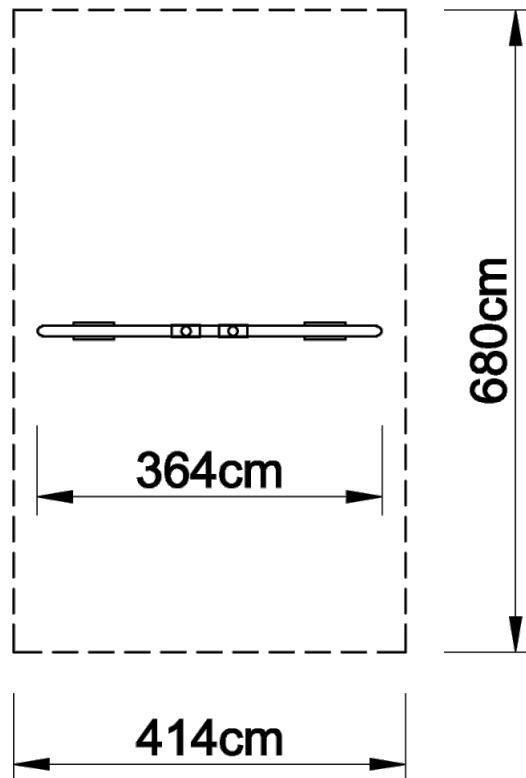

PLAY SYSTEM
PLAYSYSTEM S2300

PLAY SYSTEM

Technical data:

Length: 364 cm

Width: 16 cm

Height: 213 cm

Area demand: 414 x 680 cm

Safety norms: PN-EN 1176-1; PN-EN 1176-2