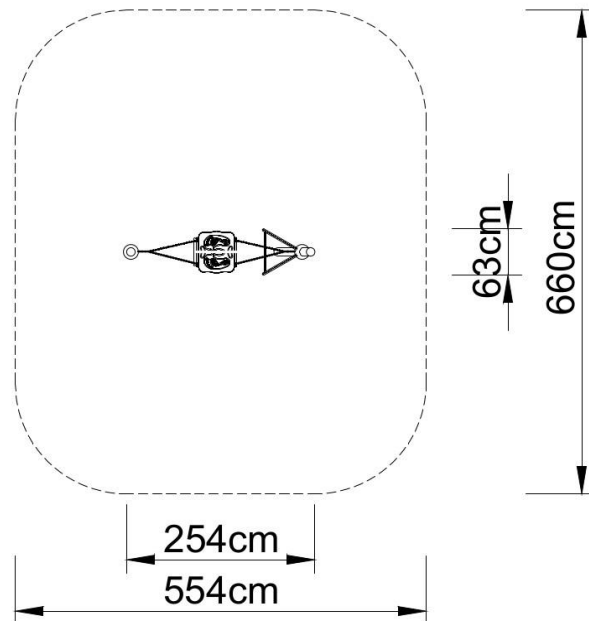

PLAY SYSTEM

PLAYSYSTEM S2350

Surfer play equipment is mounted on stainless steel poles Ø114 mm, seat made of LLDPE rotomoulding method. The set must be installed on a secure surface.

PLAY SYSTEM

Technical data:

- length: 254 cm,
- width: 63 cm,
- total height: 160 cm,
- free fall height: 160 cm,
- fall zone: 554 x 660 cm,
- safety standards PN-EN 1176-1; PN-EN 1176-3,

Materials:

- metal elements made of stainless steel,
- seat made of LLDPE.