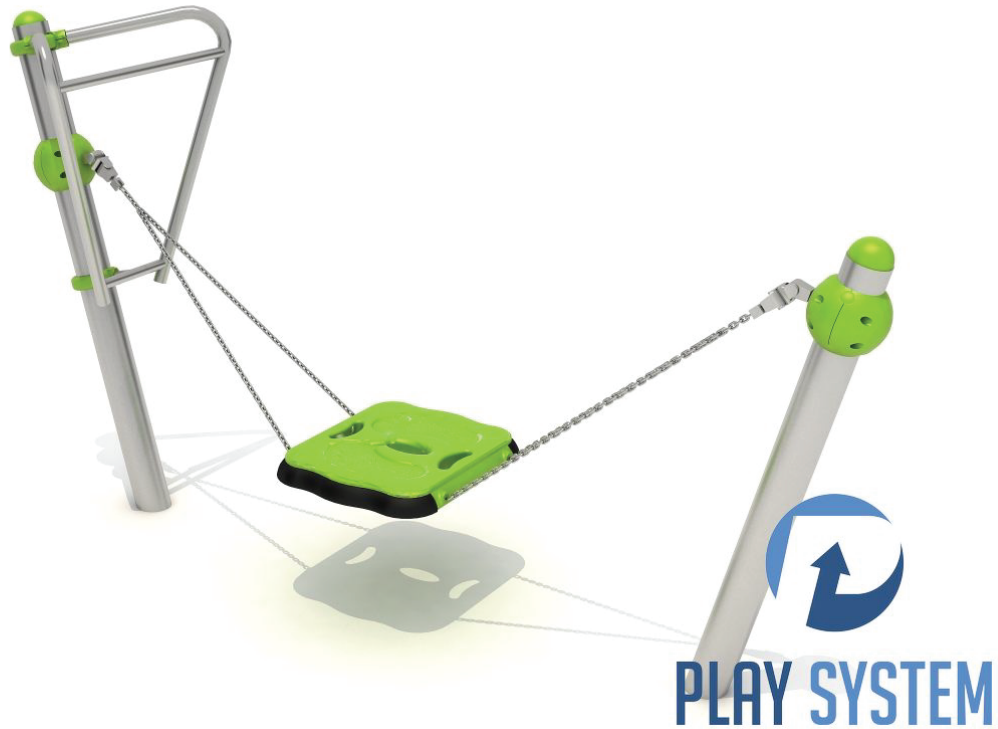

PLAY SYSTEM

PLAYSYSTEM S2350

Surfer play equipment is mounted on stainless steel poles Ø114 mm, seat made of LLDPE rotomoulding method. The set must be installed on a secure surface.

PLAY SYSTEM

Technical data:

- length: 254 cm,
- width: 63 cm,
- total height: 160 cm,
- free fall height: 160 cm,
- fall zone: 554 x 660 cm,
- safety standards PN-EN 1176-1; PN-EN 1176-3,

Materials:

- metal elements made of stainless steel,
- seat made of LLDPE.

Security:

- Poles and screws made of stainless steel.