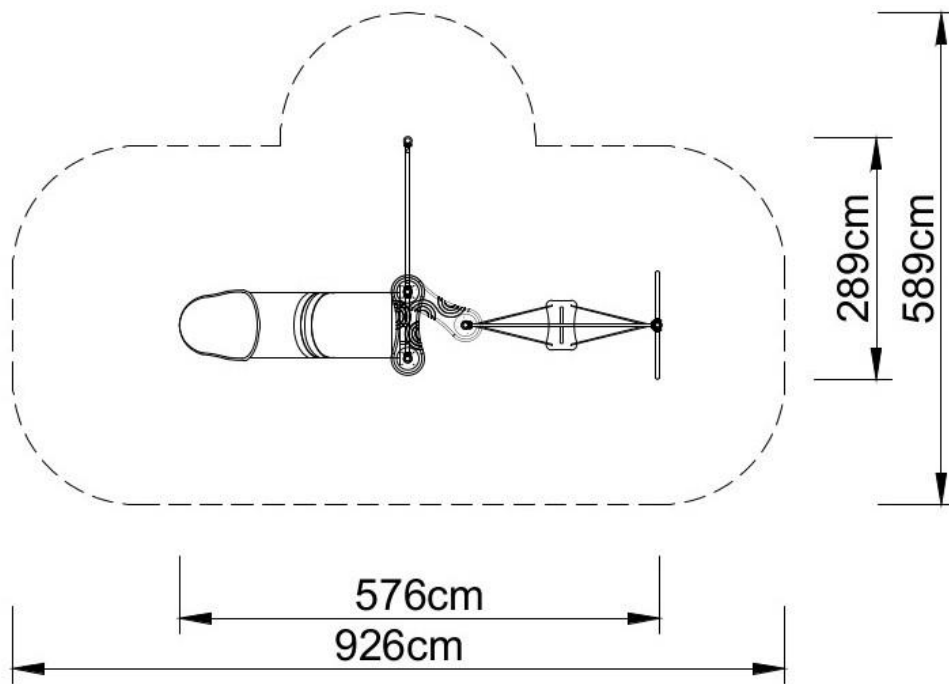

PLAY SYSTEM

PLAYSYSTEM SA31010

Set contains:

1 decorative roof,
1 tube slide,
1 Climbing wall,

1 Surfer,
2 LLDPE entry steps,
Pole caps.

PLAY SYSTEM

Technical data:

length:	576 cm
width:	289 cm
height:	200 cm
free fall height:	200 cm
fall zone:	926 x 589 cm
safety standards:	EN 1176-1; EN 1176-3,

Materials:

60 cm diameter poles made of stainless steel, quality AISI304,
Galvanized steel platforms, powder coated with polyester paint, antiskid
panels made of HDP panels with a thickness of 19 mm with a high UV
radiation resistance,
finishing elements (tube connector, slide) made using the rotational method of
low density polyethylene - LLDPE,
clamps and connectors made of aluminum casting
stainless steel nuts, screws