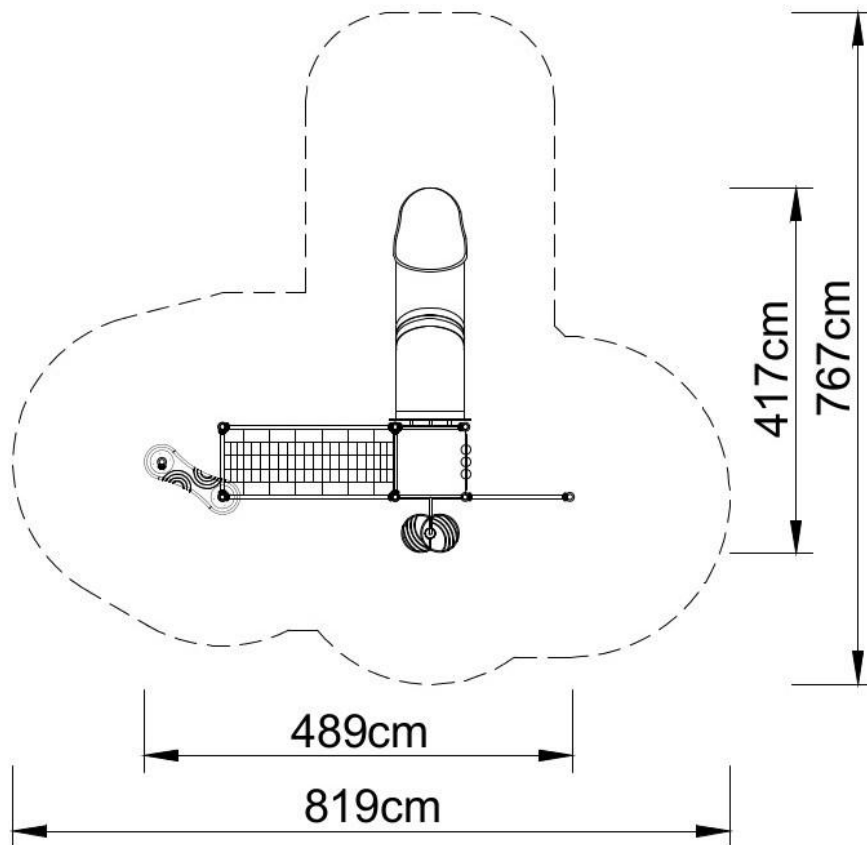

PLAY SYSTEM

PLAYSYSTEM SA31011

Set contains:

1 tower with roof,
1 tower without roof,
1 tube slide,
1 Climbing wall,

1 rope bridge,
1 LLDPE entry step
2 Small entry steps
Pole caps.

PLAY SYSTEM

Technical data:

length:	498 cm
width:	417 cm
height:	200 cm
free fall height:	200 cm
fall zone:	819 x 767 cm
safety standards:	EN 1176-1; EN 1176-3,

Materials:

60 cm diameter poles with made of stainless steel, quality AISI304,
Galvanized steel platforms, powder coated with polyester paint, antiskid
panels made of HDP panels with a thickness of 19 mm with a high UV
radiation resistance,
finishing elements (tube connector, slide) made using the rotational method of
low density polyethylene - LLDPE,
clamps and connectors made of aluminum casting
stainless steel nuts, screws