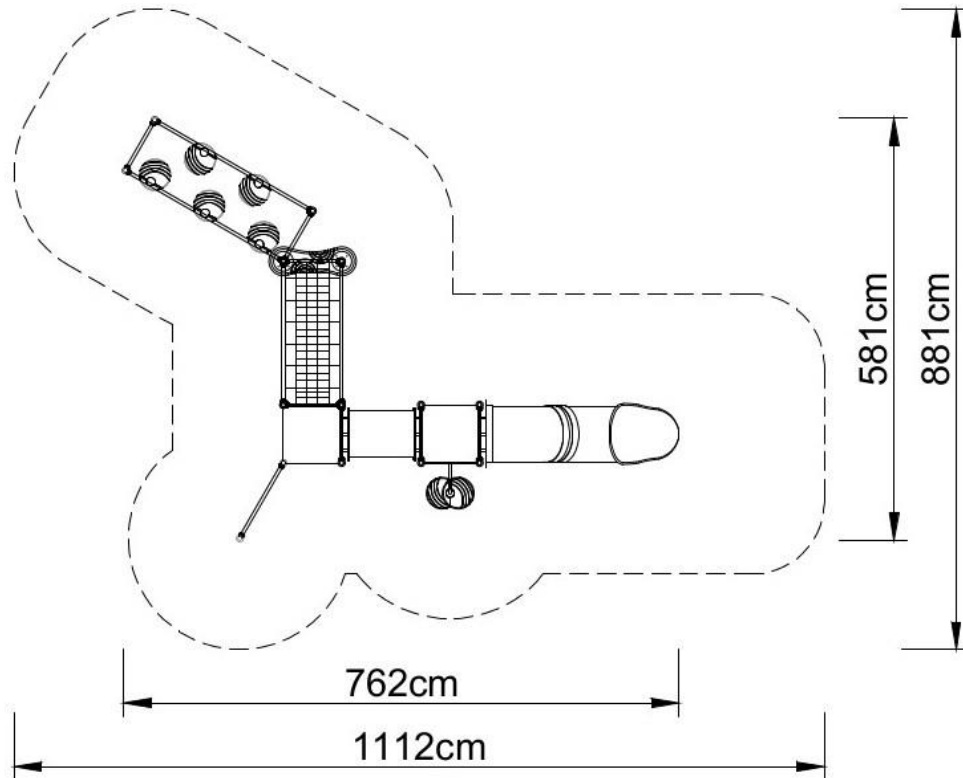

PLAY SYSTEM

PLAYSYSTEM SA31021

Set contains:

1 tower with roof,
2 towers without roof,
1 rope bridge,
1 tube slide,
1 tube connector,
1 HDPE Climbing wall

LLDPE entry step,
LLDPE small steps,
HDPE panel,
1 XOX panel in stainless steel
frame,
Pole caps.

PLAY SYSTEM

Technical data:

length:	762 cm
width:	581 cm
height:	200 cm
free fall height:	180 cm
fall zone:	1112 x 881 cm
safety standards:	EN 1176-1; EN 1176-3,

Materials:

60 cm diameter poles with made of stainless steel, quality AISI304,
Galvanized steel platforms, powder coated with polyester paint, antiskid
panels made of HDP panels with a thickness of 19 mm with a high UV
radiation resistance,
finishing elements (tube connector, slide) made using the rotational method of
low density polyethylene - LLDPE,
clamps and connectors made of aluminum casting
stainless steel nuts, screws