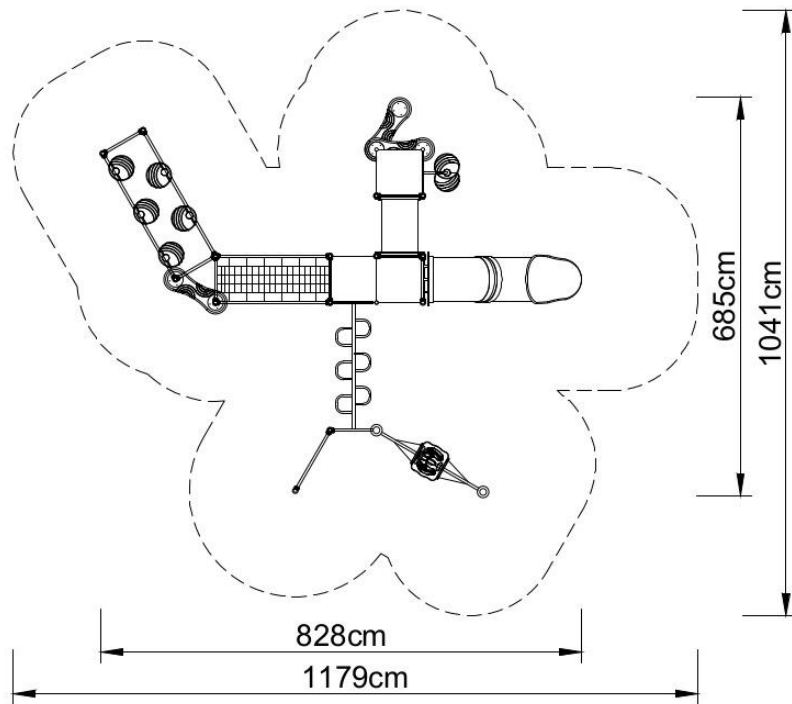

PLAY SYSTEM

PLAYSYSTEM SA31022

Set contains:

2 towers with roof,
tower without roof,
1 tube slide,
surfer,
climbing wall,

1 ladder of a snake,
1 tube connector,
1 rope bridge,
LLDPE small steps,
LLDPE entry step.

PLAY SYSTEM

Technical data:

length:	828 cm
width:	742 cm
height:	200 cm
free fall height:	200 cm
fall zone:	1179 x 1041 cm
safety standards:	EN 1176-1; EN 1176-3,

Materials:

60 cm diameter poles made of stainless steel, quality AISI304,
Galvanized steel platforms, powder coated with polyester paint, antiskid
panels made of HDP panels with a thickness of 19 mm with a high UV
radiation resistance,
finishing elements (tube connector, slide) made using the rotational method of
low density polyethylene - LLDPE,
clamps and connectors made of aluminum casting
stainless steel nuts, screws