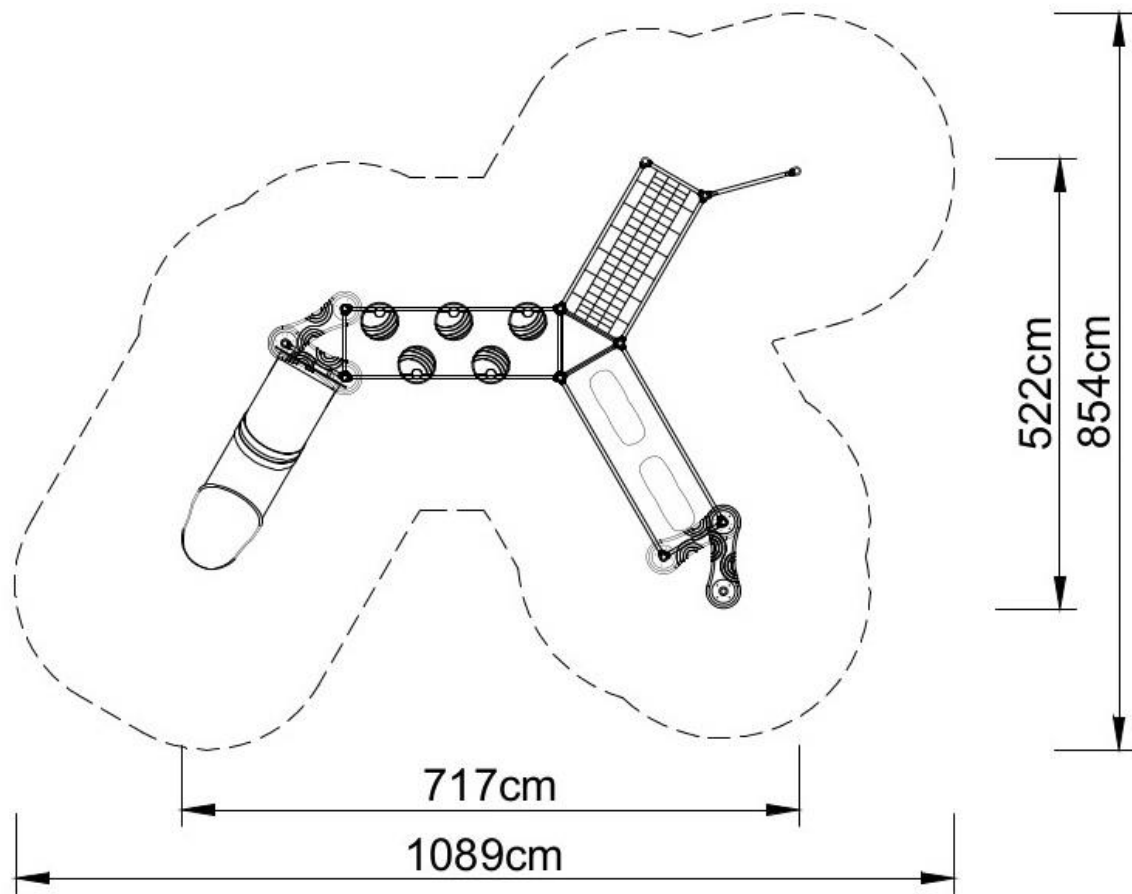

## Set contains:

3 towers with roof,  
1 tube slide,  
1 climbing wall,  
LLDPE small steps,  
LLDPE entry step,

1 rope bridge,  
2 Balancing benches,  
Pole caps.

### **Technical data:**

length:	717 cm
width:	522 cm
height:	200 cm
free fall height:	200 cm
fall zone:	1089 x 854 cm
safety standards:	EN 1176-1; EN 1176-3,

### **Materials:**

60 cm diameter poles made of stainless steel, quality AISI304,  
Galvanized steel platforms, powder coated with polyester paint, antiskid  
panels made of HDP panels with a thickness of 19 mm with a high UV  
radiation resistance,  
finishing elements (tube connector, slide) made using the rotational method of  
low density polyethylene - LLDPE,  
clamps and connectors made of aluminum casting  
stainless steel nuts, screws