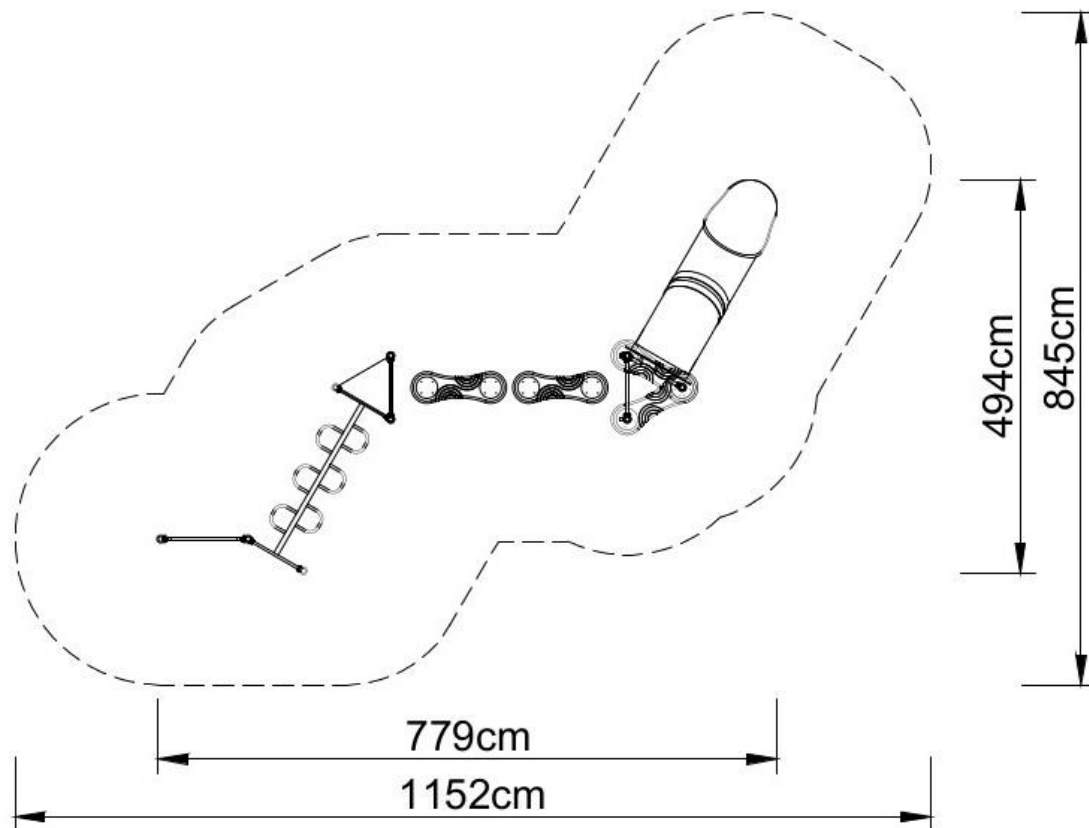

## Set contains:

2 towers with roof,  
1 tube slide,  
2 Balancing benches,  
1 climbing wall,

1 ladder of a snake,  
LLDPE entry step,  
Pole caps.

### **Technical data:**

length:	779 cm
width:	494 cm
height:	200 cm
free fall height:	200 cm
fall zone:	1152 x 845 cm
safety standards:	EN 1176-1; EN 1176-3,

### **Materials:**

60 cm diameter poles made of stainless steel, quality AISI304,  
Galvanized steel platforms, powder coated with polyester paint, antiskid  
panels made of HDP panels with a thickness of 19 mm with a high UV  
radiation resistance,  
finishing elements (tube connector, slide) made using the rotational method of  
low density polyethylene - LLDPE,  
clamps and connectors made of aluminum casting  
stainless steel nuts, screws