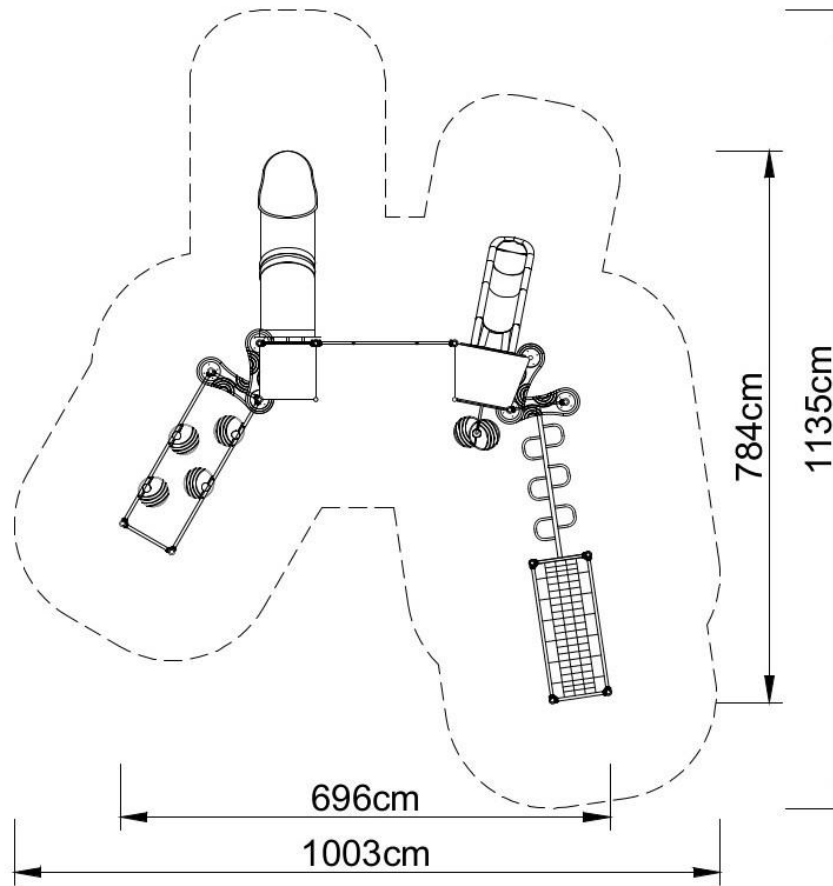

PLAY SYSTEM

PLAYSYSTEM SA31025

Set contains:

1 tower with roof,
1 tower without roof,
1 tube slide,
1 open slide,
1 rope bridge,

Spider web between towers,
LLDPE small steps,
1 ladder of a snake,
LLDPE entry steps,
Pole caps.

PLAY SYSTEM

FS-PLAY 31025

Technical data:

length:	696 cm
width:	784 cm
height:	200 cm
free fall height:	200 cm
fall zone:	1003 x 1135 cm
safety standards:	EN 1176-1; EN 1176-3,

Materials:

60 cm diameter poles made of stainless steel, quality AISI304,
Galvanized steel platforms, powder coated with polyester paint, antiskid
panels made of HDP panels with a thickness of 19 mm with a high UV
radiation resistance,
finishing elements (tube connector, slide) made using the rotational method of
low density polyethylene - LLDPE,
clamps and connectors made of aluminum casting
stainless steel nuts, screws