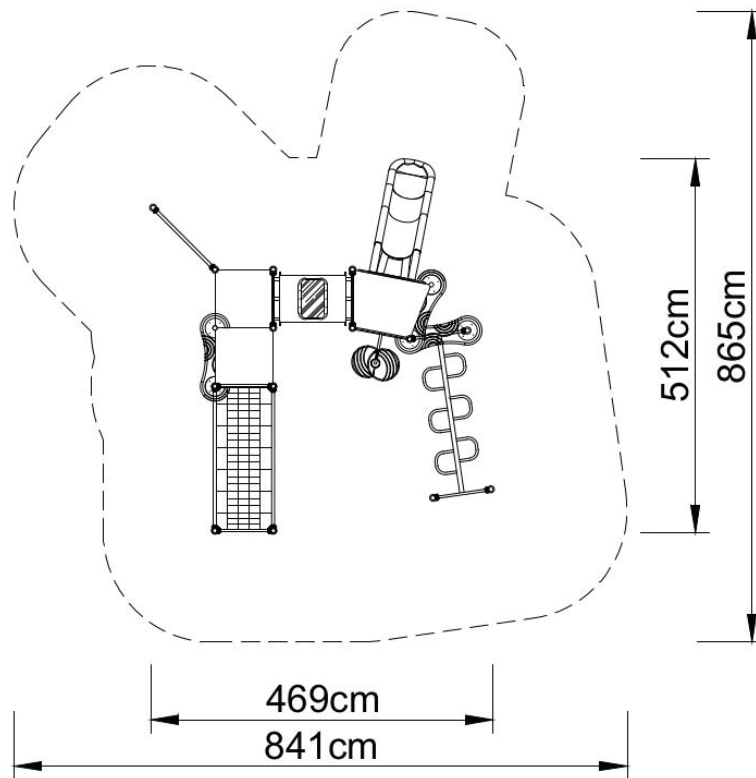

PLAY SYSTEM

PLAYSYSTEM SA31026

Set contains:

2 square platforms,
1 trapezoidal platform,
1 open slide,
1 rope bridge,
Tubular connection between
towers,
Climbing wall,

LLDPE small steps,
1 ladder of a snake,
LLDPE entry steps,
Decorative roof
Pole caps.

PLAY SYSTEM

Technical data:

length:	469 cm
width:	512 cm
height:	200 cm
free fall height:	200 cm
fall zone:	841 x 865 cm
safety standards:	EN 1176-1; EN 1176-3,

Materials:

60 cm diameter poles made of stainless steel, quality AISI304,
Galvanized steel platforms, powder coated with polyester paint, antiskid
panels made of HDP panels with a thickness of 19 mm with a high UV
radiation resistance,
finishing elements (tube connector, slide) made using the rotational method of
low density polyethylene - LLDPE,
clamps and connectors made of aluminum casting
stainless steel nuts, screws