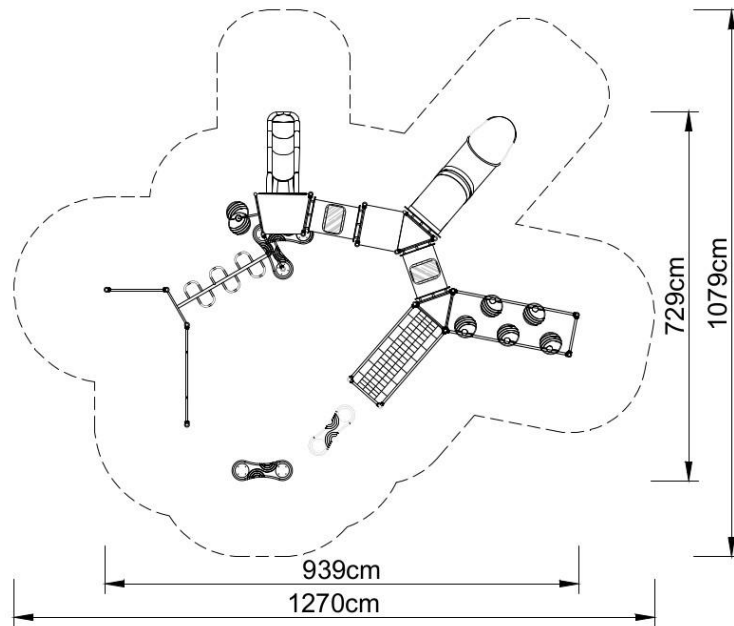

PLAY SYSTEM

PLAYSYSTEM SA31028

Set contains:

1 square platform,
2 triangular platforms,
1 trapezoidal platform,
2 tubular connections between
towers
1 open slide,
1 tube slide,
LLDPE small steps,

2 Balancing benches,
1 rope bridge,
1 ladder of a snake,
2 LLDPE entry steps,
Decorative roof,
Spider web,
Connecting elements.

PLAY SYSTEM

PLAY SYSTEM

PLAY SYSTEM

FS-PLAY 31028

Technical data:

length:	939 cm
width:	729 cm
height:	200 cm
free fall height:	200 cm
fall zone:	1270 x 1079 cm
safety standards:	EN 1176-1; EN 1176-3,

Materials:

60 cm diameter poles made of stainless steel, quality AISI304,
Galvanized steel platforms, powder coated with polyester paint, antiskid
panels made of HDP panels with a thickness of 19 mm with a high UV
radiation resistance,
finishing elements (tube connector, slide) made using the rotational method of
low density polyethylene - LLDPE,
clamps and connectors made of aluminum casting
stainless steel nuts, screws