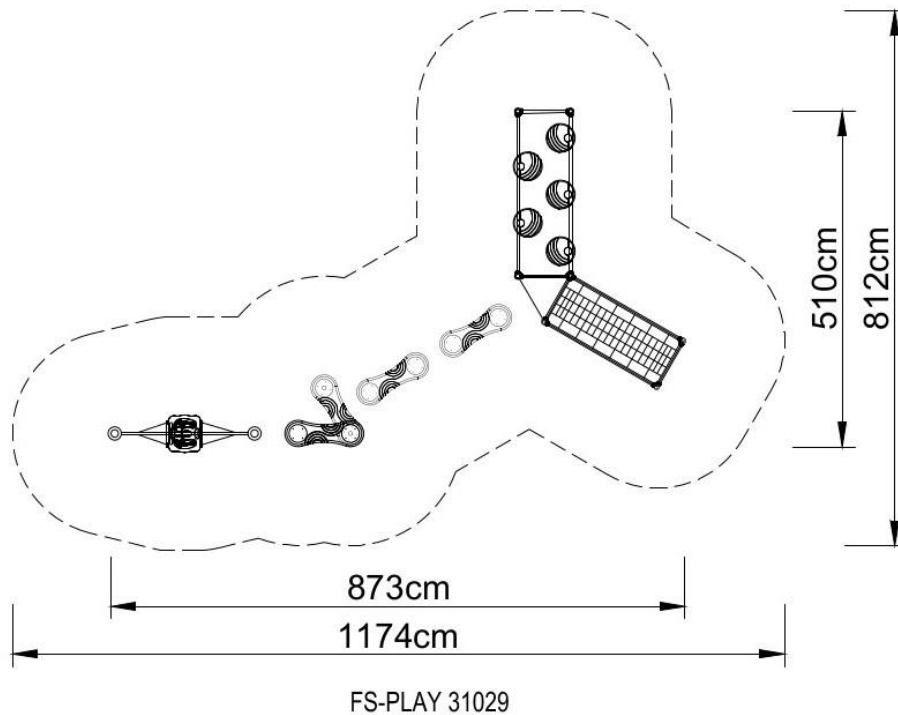

PLAY SYSTEM

PLAYSYSTEM SA31029

Set contains:

1 triangular platform,
1 rope bridge,
Surfer,
2 balancing benches,

LLDPE small steps,
LLDPE entry steps,
Decorative roofs,
Pole caps.

PLAY SYSTEM

Technical data:

length:	873 cm
width:	510 cm
height:	200 cm
free fall height:	200 cm
fall zone:	1174 x 812 cm
safety standards:	EN 1176-1; EN 1176-3,

Materials:

60 cm diameter poles made of stainless steel, quality AISI304,
Galvanized steel platforms, powder coated with polyester paint, antiskid
panels made of HDP panels with a thickness of 19 mm with a high UV
radiation resistance,
finishing elements (tube connector, slide) made using the rotational method of
low density polyethylene - LLDPE,
clamps and connectors made of aluminum casting
stainless steel nuts, screws