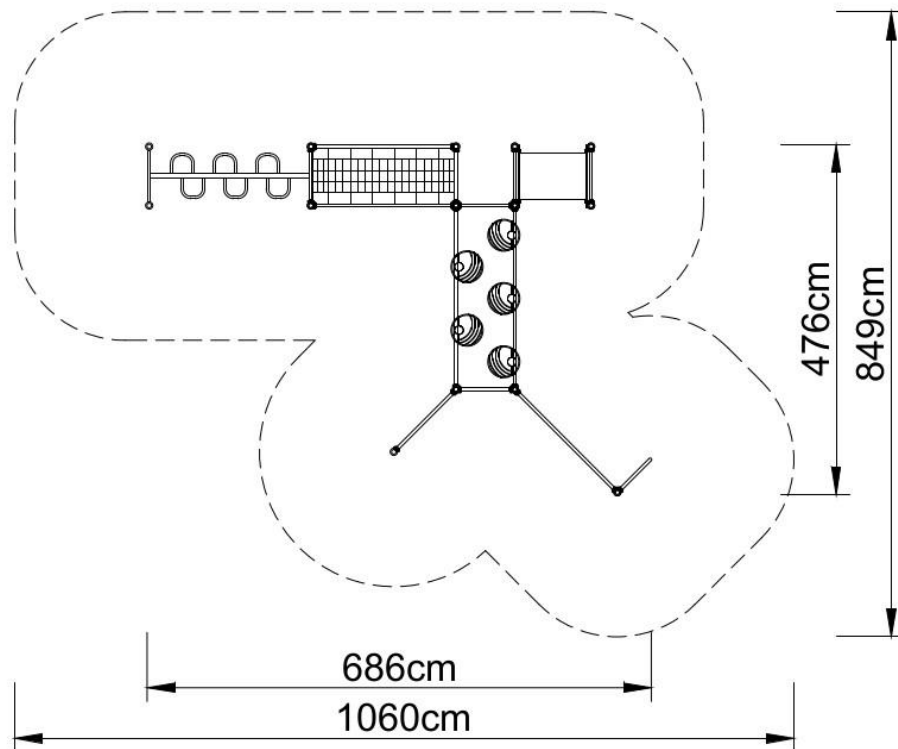

## Set contains:

1 ladder of a snake,  
1 rope bridge,  
1 tube connector,  
LLDPE small steps,

1 HDPE Climbing wall,  
1 rope net,  
Pole caps.

## Technical data:

|                   |                       |
|-------------------|-----------------------|
| length:           | 686 cm                |
| width:            | 476 cm                |
| height:           | 200 cm                |
| free fall height: | 200 cm                |
| fall zone:        | 1060 x 836 cm         |
| safety standards: | EN 1176-1; EN 1176-3, |

## Materials:

60 cm diameter poles made of stainless steel, quality AISI304,  
Galvanized steel platforms, powder coated with polyester paint, antiskid  
panels made of HDP panels with a thickness of 19 mm with a high UV  
radiation resistance,  
finishing elements (tube connector, slide) made using the rotational method of  
low density polyethylene - LLDPE,  
clamps and connectors made of aluminum casting  
stainless steel nuts, screws