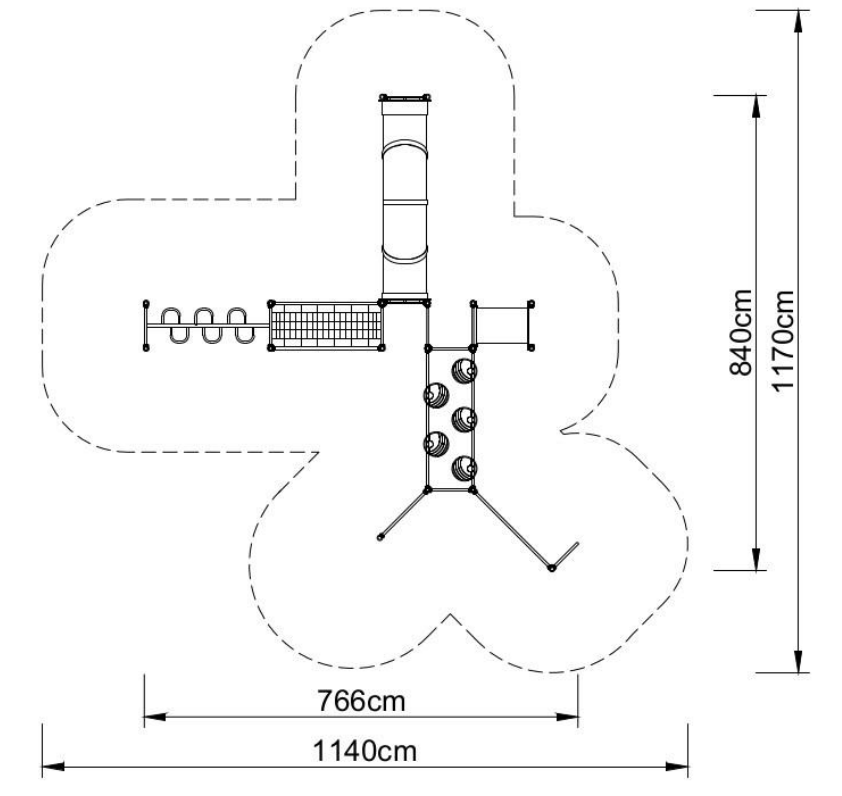

## Set contains:

1 ladder of a snake,  
1 rope bridge,  
2 tube connectors,  
LLDPE small steps,

1 HDPE Climbing wall,  
1 rope net,  
Pole caps.

## **Technical data:**

length:	840 cm
width:	766 cm
height:	180 cm
free fall height:	180 cm
fall zone:	1170 x 1140 cm
safety standards:	EN 1176-1; EN 1176-3,

## **Materials:**

60 cm diameter poles made of stainless steel, quality AISI304,  
Galvanized steel platforms, powder coated with polyester paint, antiskid  
panels made of HDP panels with a thickness of 19 mm with a high UV  
radiation resistance,  
finishing elements (tube connector, slide) made using the rotational method of  
low density polyethylene - LLDPE,  
clamps and connectors made of aluminum casting  
stainless steel nuts, screws