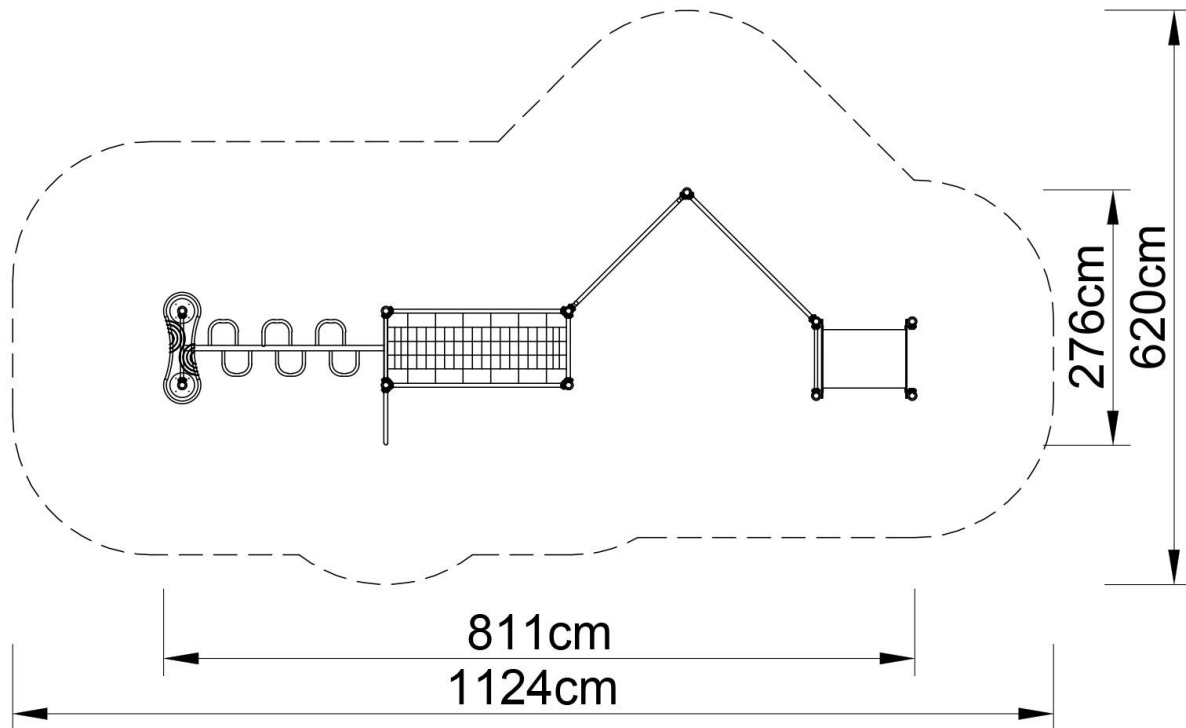

## Set contains:

1 ladder of a snake,  
1 rope bridge,  
1 tube connector,  
1 LLDPE entry step,

1 HDPE Climbing wall,  
1 rope net  
Pole caps.

### Technical data:

length:	811 cm
width:	276 cm
height:	180 cm
free fall height:	180 cm
fall zone:	620 x 1124 cm
safety standards:	EN 1176-1; EN 1176-3,

### Materials:

60 cm diameter poles made of stainless steel, quality AISI304,  
Galvanized steel platforms, powder coated with polyester paint, antiskid  
panels made of HDP panels with a thickness of 19 mm with a high UV  
radiation resistance,  
finishing elements (tube connector, slide) made using the rotational method of  
low density polyethylene - LLDPE,  
clamps and connectors made of aluminum casting  
stainless steel nuts, screws