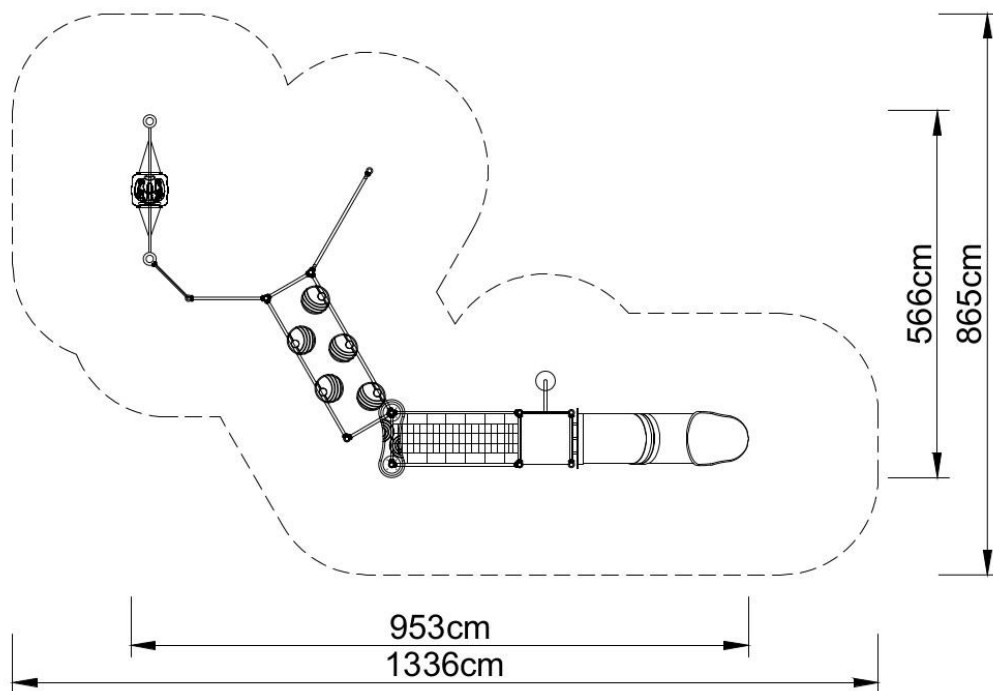

## Set contains:

1 square platform,  
1 tube slide,  
1 rope bridge,  
2 HDPE Climbing walls,  
Pull rod,

1 LLDPE entry step,  
LLDPE small steps,  
Surfer,  
Pole caps.

## **Technical data:**

length:	953 cm
width:	566 cm
height:	180 cm
free fall height:	180 cm
fall zone:	1336 x 865 cm
safety standards:	EN 1176-1; EN 1176-3,

## **Materials:**

60 cm diameter poles made of stainless steel, quality AISI304,  
Galvanized steel platforms, powder coated with polyester paint, antiskid  
panels made of HDP panels with a thickness of 19 mm with a high UV  
radiation resistance,  
finishing elements (tube connector, slide) made using the rotational method of  
low density polyethylene - LLDPE,  
clamps and connectors made of aluminum casting  
stainless steel nuts, screws