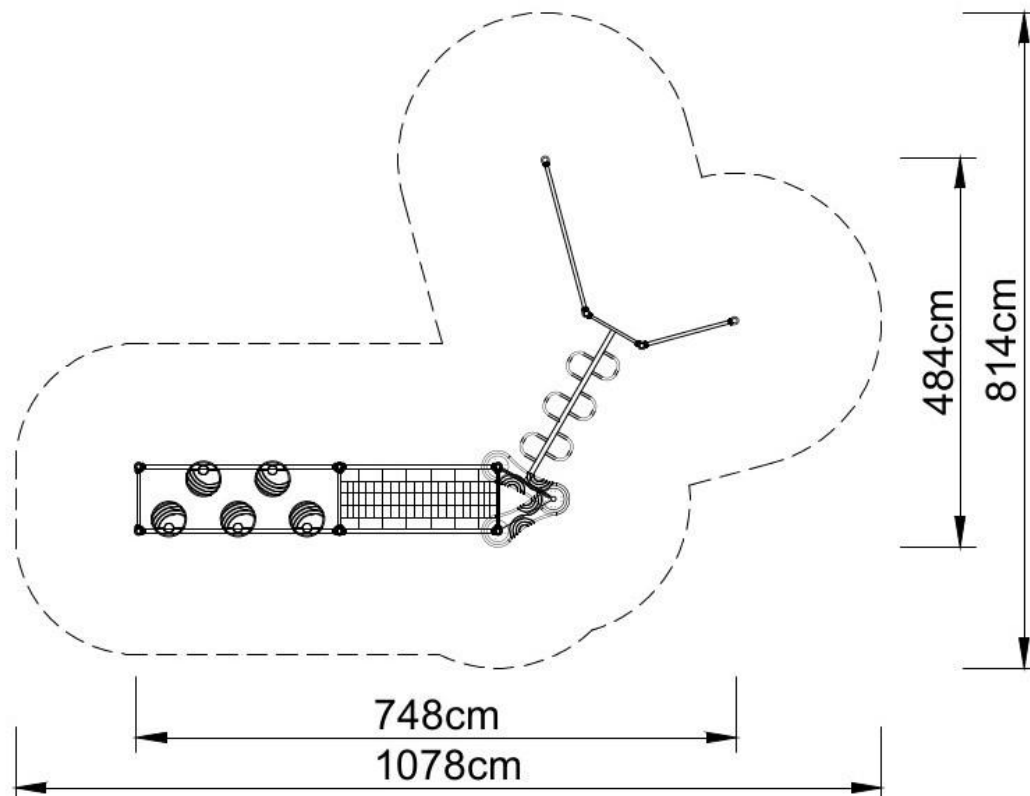

PLAY SYSTEM

PLAYSYSTEM SA31090

Set contains:

1 ladder of a snake,
1 rope bridge,
LLDPE small steps,
1 HDPE Climbing wall,
1 rope net

2 LLDPE entry steps,
1 decorative roof,
Pole caps.

PLAY SYSTEM

Technical data:

length:	748 cm
width:	484 cm
height:	200 cm
free fall height:	180 cm
fall zone:	1078 x 814 cm
safety standards:	EN 1176-1; EN 1176-3,

Materials:

60 cm diameter poles made of stainless steel, quality AISI304,
Galvanized steel platforms, powder coated with polyester paint, antiskid
panels made of HDP panels with a thickness of 19 mm with a high UV
radiation resistance,
finishing elements (tube connector, slide) made using the rotational method of
low density polyethylene - LLDPE,
clamps and connectors made of aluminum casting
stainless steel nuts, screws