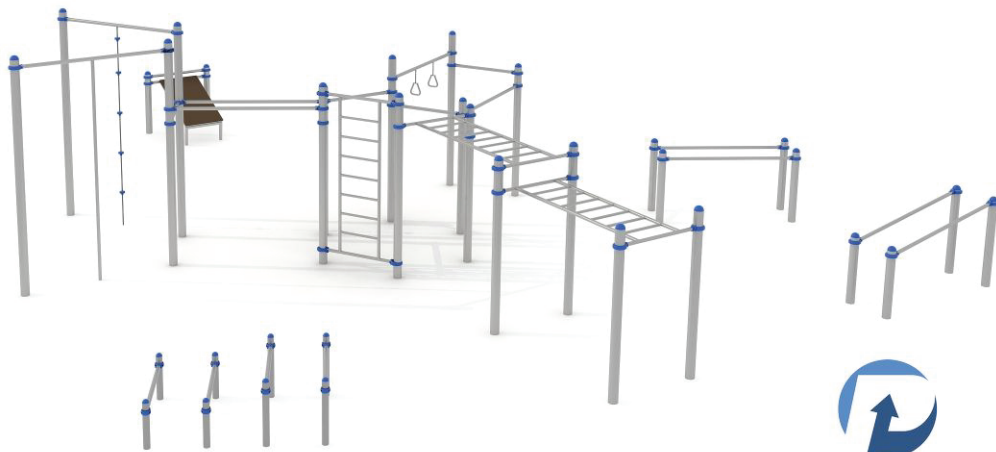

PLAY SYSTEM

PLAYSYSTEM SW0009

A sports device consisting of pull-up bars, ladder and bench.

The finishing elements of the device may differ from presented in the visualization

Height fixing rods: 300 cm.

Technical data:

length:	1100 cm
width:	1100 cm
height:	300 cm
free fall height:	300 cm
fall zone:	1400 x 1400 cm
safety standard:	EN 1176-1
ages:	5-15

Materials:

metal elements made of stainless steel, ensuring high resistance to weather conditions and UV,
posts finished with plastic plugs,

Security:

stainless steel,
stainless steel screws

PLAY SYSTEM

<https://www.playsystem.com.vn/>