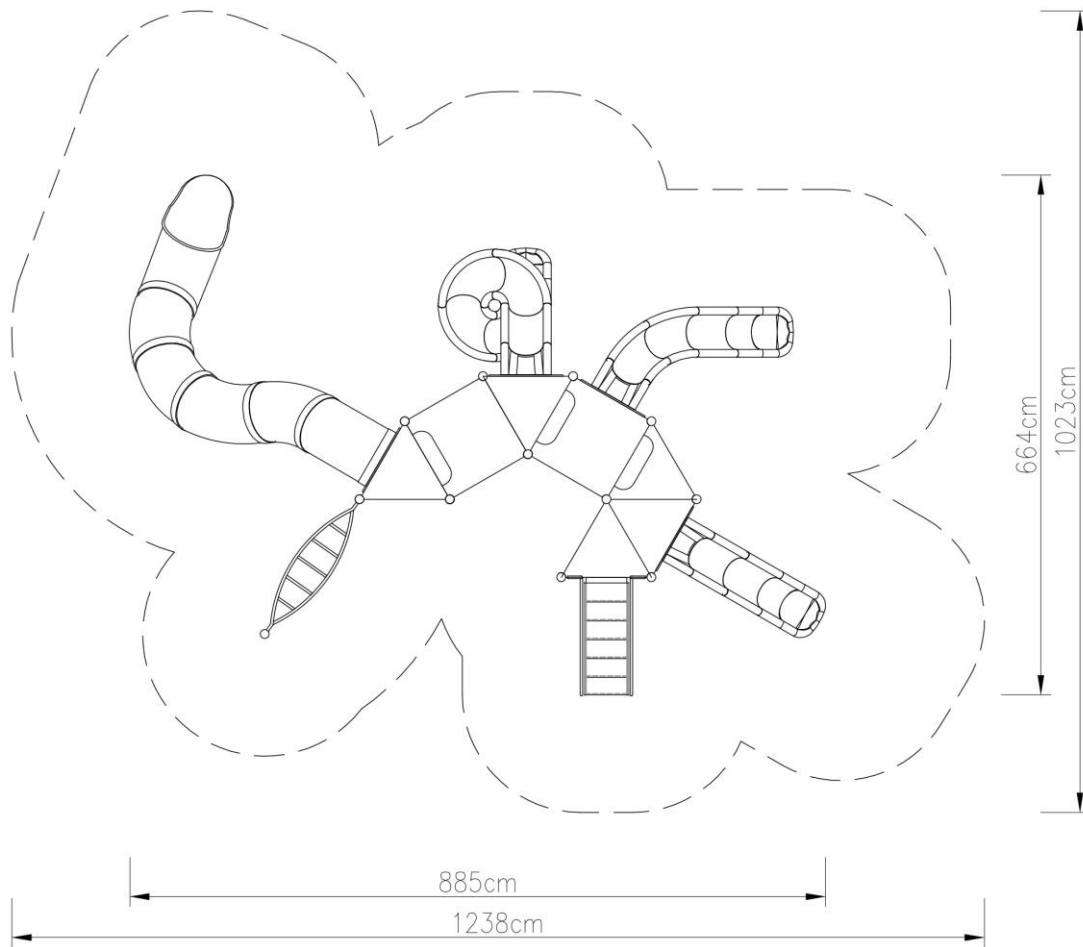

PLAY SYSTEM

PLAYSYSTEM T6014

Set contains:

- ☒ 12 poles,
- ☒ 5 triangle platforms,
- ☒ 2 quadrant platforms,
- ☒ Steps with railings,
- ☒ Single slide for 120cm. platform
- ☒ Single curved slide for 160cm. platform,
- ☒ Single curved slide for 200cm. platform,
- ☒ Spiral tube slide for 240cm platform,
- ☒ 1 XOX panel in stainless steel frame,
- ☒ Pole caps,
- ☒ 2 LLDPE decorative roof,
- ☒ Ladder,
- ☒ 12 Panels made of HPL sheet.

PLAY SYSTEM
<https://playsystem.com.vn/>

PLAY SYSTEM

Technical data:

- ☒ Length: 885 cm
- ☒ Width: 664 cm
- ☒ Height: 400 cm
- ☒ Platform height: 120, 160, 200, 240 cm,
- ☒ Free fall height: 200 cm
- ☒ Fall zone: 1238 x 1023 cm
- ☒ Safety standard: EN 1176-1:2009; EN 1176-3:2009

Materials:

- ☒ 114 mm diameter poles with made of stainless steel, quality ASIS304
- ☒ Galvanized steel platforms, powder coated with polyester paint, antiskid and waterproof 15 mm thickness HDPE floor.
- ☒ Panels 10 mm thickness HPL sheets, uv stabilized, made for outside use.
- ☒ Slides and steps made of rotomoulded LLDPE,
- ☒ Clamps and connectors made of aluminum casting,
- ☒ Stainless steel nuts, screws and connecting elements.