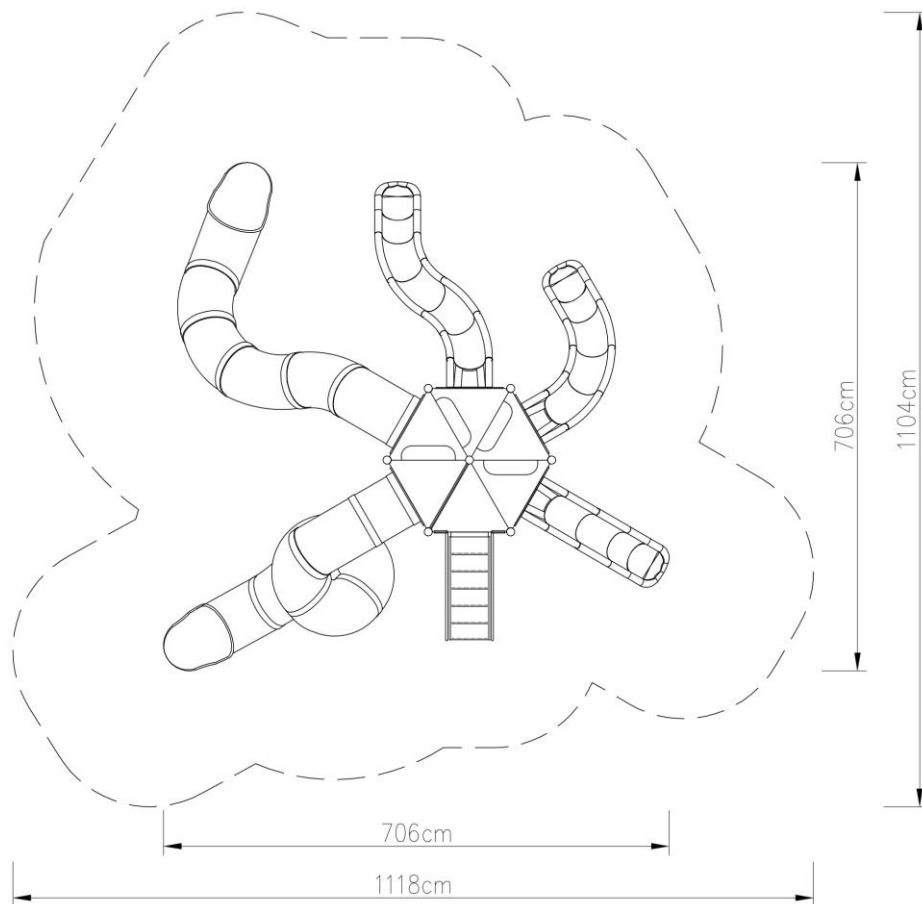

PLAY SYSTEM

PLAYSYSTEM T6016

Set contains:

- ☒ 7 poles,
- ☒ 7 triangle platforms,
- ☒ Steps with railings,
- ☒ Entry ladder,
- ☒ LLDPE entry step,
- ☒ Single slide for 120cm. platform
- ☒ Single curved slide for 160cm. platform,
- ☒ Single curved slide for 200cm. platform,
- ☒ Tube slide for 240cm. platform,
- ☒ Spiral tube slide for 280cm platform,
- ☒ 1 XOX panel in stainless steel frame
- ☒ Pole caps,
- ☒ 2 LLDPE decorative roof,
- ☒ 9 Panels made of HPL sheet.

PLAY SYSTEM
<https://playsystem.com.vn/>

PLAY SYSTEM

Technical data:

- ☒ Length: 706 cm
- ☒ Width: 706 cm
- ☒ Height: 400 cm
- ☒ Platform height: 120, 160, 200, 240, 280 cm,
- ☒ Free fall height: 200 cm
- ☒ Fall zone: 1118 x 1104 cm
- ☒ Safety standard: EN 1176-1:2009; EN 1176-3:2009

Materials:

- ☒ 114 mm diameter poles with made of stainless steel, quality ASIS304
- ☒ Galvanized steel platforms, powder coated with polyester paint, antiskid and waterproof 15 mm thickness HDPE floor.
- ☒ Panels 10 mm thickness HPL sheets, uv stabilized, made for outside use.
- ☒ Slides and steps made of rotomoulded LLDPE,
- ☒ Clamps and connectors made of aluminum casting,
- ☒ Stainless steel nuts, screws and connecting elements.