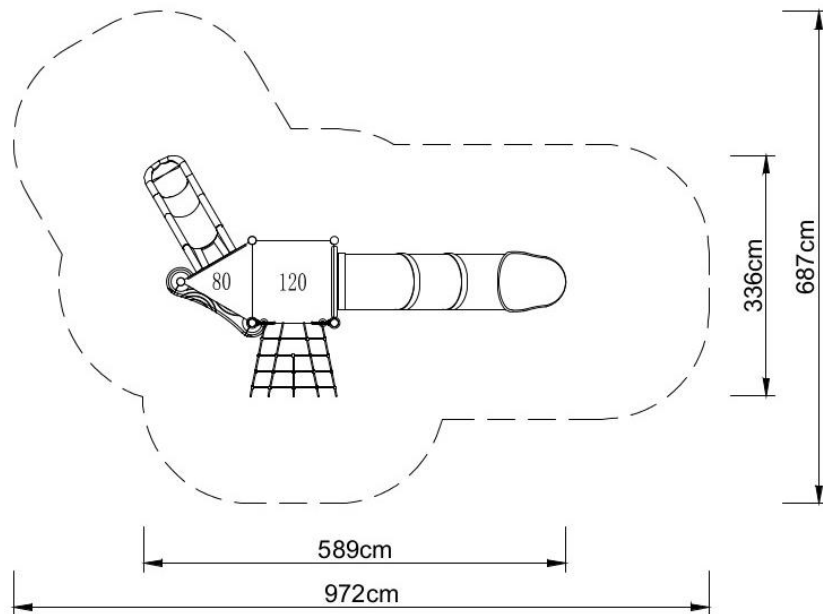

PLAY SYSTEM

PLAYSYSTEM T6020

Set contains:

- ☒ 5 poles,
- ☒ 1 triangular platform
- ☒ 1 square platform,
- ☒ Infut grid,
- ☒ Entrance ladder,
- ☒ Single tube slide from platform 120cm,
- ☒ Single straight slide from the platform 120 cm,
- ☒ 1 XOX panel in stainless steel frame
- ☒ Pligh for posts,
- ☒ 1 LLDPE decorative canopies connecting elements.
- ☒ 1 Panels made of HPL sheet

PLAY SYSTEM

Technical data:

- ☒ Length: 589 cm
- ☒ Width: 336 cm
- ☒ Height: 300 cm
- ☒ Platform height: 120 cm
- ☒ Free fall height: 120 cm
- ☒ Fall zone: 972 x 687 cm
- ☒ Safety standard: EN 1176-1:2009; EN 1176-3:2009

Materials:

- ☒ 114 mm diameter poles with made of stainless steel, quality ASIS304
- ☒ Galvanized steel platforms, powder coated with polyester paint, antiskid and waterproof 15 mm thickness HDPE floor.
- ☒ Panels 10 mm thickness HPL sheets, uv stabilized, made for outside use.
- ☒ Slides and steps made of rotomoulded LLDPE,
- ☒ Clamps and connectors made of aluminum casting,
- ☒ Stainless steel nuts, screws and connecting elements.