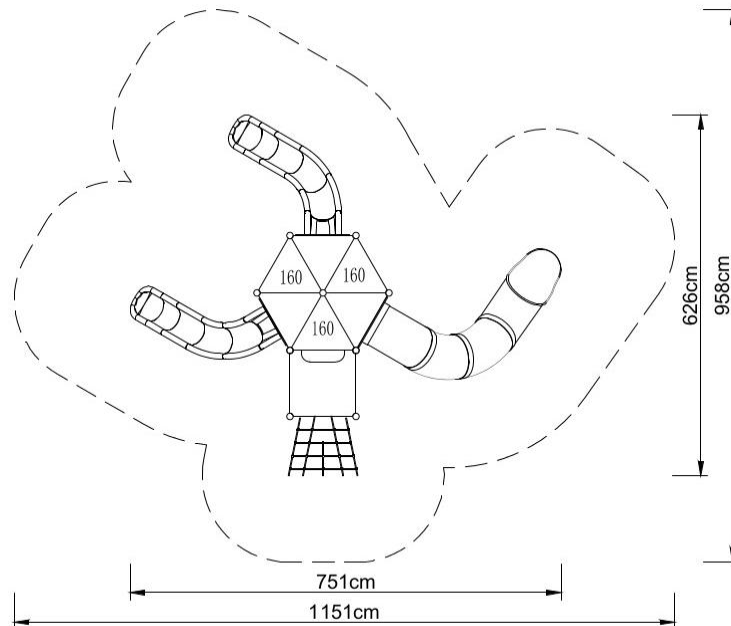

## PLAYSYSTEM T6022

### Set contains:

- ☒ 8 poles,
- ☒ 1 hexagonal platform
- ☒ 1 square platform,
- ☒ Input grid,
- ☒ Tube swivel slide from the platform 160 cm
- ☒ Two swivel slides from the platform 120, 160 cm,
- ☒ 1 XOX panel in stainless steel frame
- ☒ Plugs for posts
- ☒ connecting elements.
- ☒ 6 LLDPE decorative canopies,
- ☒ 4 Panels made of HPL sheet.

## Technical data:

- ☒ Length: 751 cm
- ☒ Width: 626 cm
- ☒ Height: 350 cm
- ☒ Platform height: 120, 160 cm
- ☒ Free fall height: 160 cm
- ☒ Fall zone: 1151 x 958 cm
- ☒ Safety standards: EN 1176-1:2009; EN 1176-3:2009

## Materials:

- ☒ 114 mm diameter poles with made of stainless steel, quality ASIS304
- ☒ Galvanized steel platforms, powder coated with polyester paint, antiskid and waterproof 15 mm thickness HDPE floor.
- ☒ Panels 10 mm thickness HPL sheets, uv stabilized, made for outside use.
- ☒ Slides and steps made of rotomoulded LLDPE,
- ☒ Clamps and connectors made of aluminum casting,
- ☒ Stainless steel nuts, screws and connecting elements.