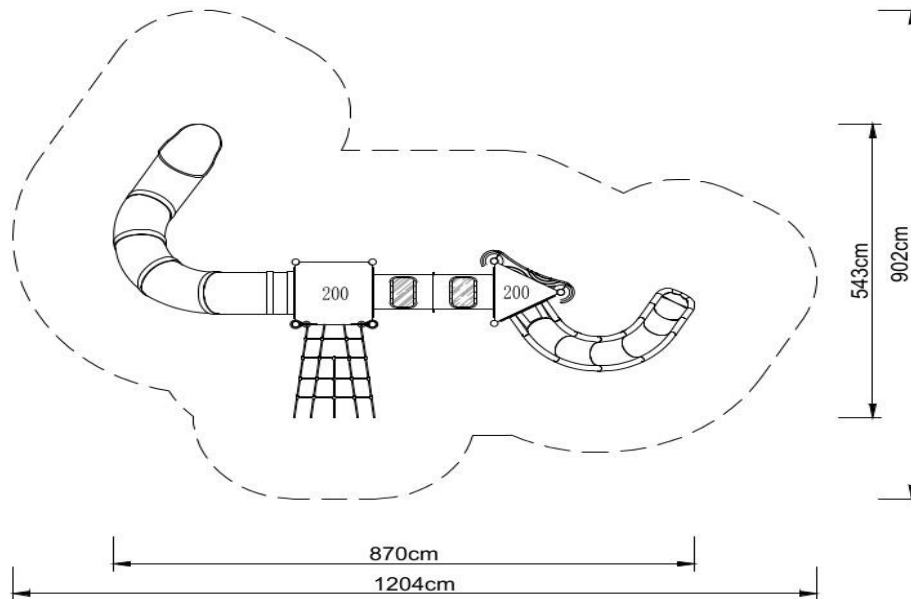

# PLAY SYSTEM

PLAYSYSTEM T6024

## Set contains:

- ☒ 7 poles,
- ☒ 1 triangular platform
- ☒ 1 square platform,
- ☒ Entrance ladder
- ☒ single tube swivel slide from the platform 200 cm
- ☒ input grid
- ☒ tube passage
- ☒ single swivel slide from the platform 200 cm,
- ☒ OX didactic panel,
- ☒ Plugs for posts
- ☒ connecting elements.
- ☒ 2 LLDPE decorative canopies

## **Technical data:**

- ☒ Length: 870 cm
- ☒ Width: 543 cm
- ☒ Height: 400 cm
- ☒ Platform height: 200 cm
- ☒ Free fall height: 200 cm
- ☒ Fall zone: 1204 x 902 cm
- ☒ Safety standards: EN 1176-1:2009; EN 1176-3:2009

## **Materials:**

- ☒ 114 mm diameter poles with made of stainless steel, quality ASIS304
- ☒ Galvanized steel platforms, powder coated with polyester paint, antiskid and waterproof 15 mm thickness HDPE floor.
- ☒ Panels 10 mm thickness HPL sheets, uv stabilized, made for outside use.
- ☒ Slides and steps made of rotomoulded LLDPE,
- ☒ Clamps and connectors made of aluminum casting,
- ☒ Stainless steel nuts, screws and connecting elements.