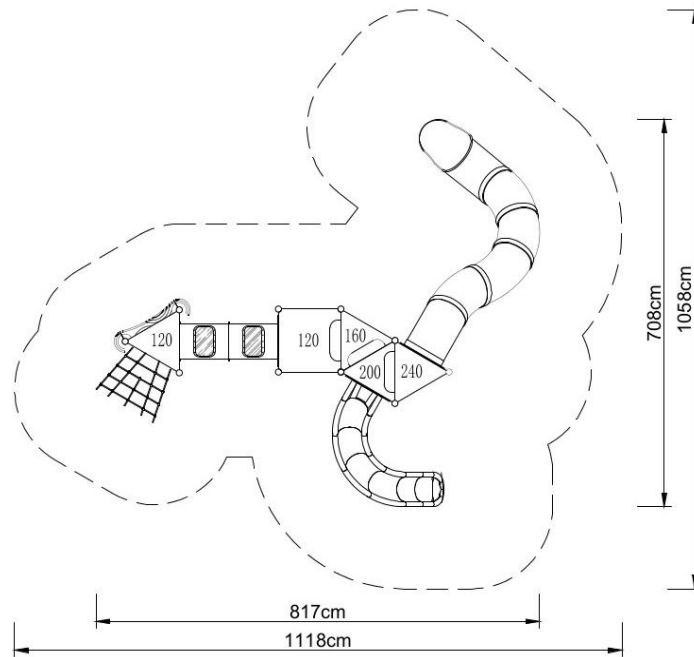

PLAY SYSTEM

PLAYSYSTEM T6026

Set contains:

- ☒ 10 poles,
- ☒ 4 triangular platforms
- ☒ 1 square platform
- ☒ 2 entrance ladder,
- ☒ Input grid
- ☒ Tube passage
- ☒ Tub swivel slide from the platform 200 cm,
- ☒ Single swivel slide from the platform 160 cm
- ☒ 1 XOX panel in stainless steel frame
- ☒ Plugs for posts
- ☒ connecting elements.
- ☒ 1 LLDPE decorative canopies

PLAY SYSTEM
<https://playsystem.com.vn/>

PLAY SYSTEM

Dane techniczne:

- ☒ Length: 817 cm
- ☒ Width: 708 cm
- ☒ Platform height: 120, 160, 200, whole 350 cm
- ☒ Free fall height: 200 cm
- ☒ Fall zone: 1118 x 1058 cm
- ☒ Safety standards: EN 1176-1:2009; EN 1176-3:2009

Materials:

- ☒ 114 mm diameter poles with made of stainless steel, quality ASIS304
- ☒ Galvanized steel platforms, powder coated with polyester paint, antiskid and waterproof 15 mm thickness HDPE floor.
- ☒ Panels 10 mm thickness HPL sheets, uv stabilized, made for outside use.
- ☒ Slides and steps made of rotomoulded LLDPE,
- ☒ Clamps and connectors made of aluminum casting,
- ☒ Stainless steel nuts, screws and connecting elements.