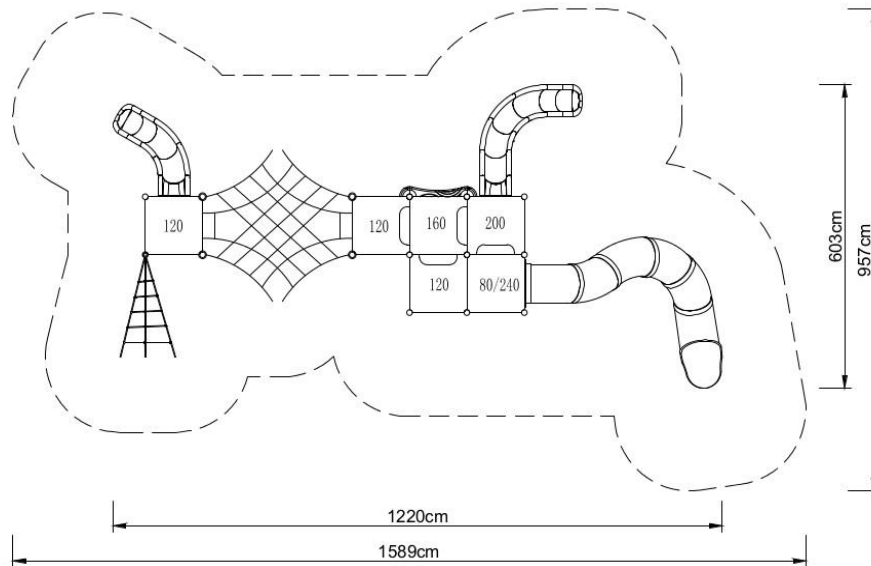

## Set contains:

- ☒ 15 poles,
- ☒ 6 square platforms
- ☒ 2 entrance ladder,
- ☒ 2 input grid
- ☒ Tube swivel slide from the platform 240 cm,
- ☒ Single swivel slide from the platform 200 cm
- ☒ Single swivel slide from the platform 120
- ☒ 1 XOX panel in stainless steel frame
- ☒ Fence panel,
- ☒ Grid between the platforms
- ☒ plugs for posts
- ☒ connecting elements.
- ☒ 2 LLDPE decorative roof,
- ☒ 9 Panels made of HPL sheet.

## **Technical data:**

- ☒ Length: 1220 cm
- ☒ Width: 603 cm
- ☒ Height: 450 cm
- ☒ Platform height: 120, 160, 200, 240 cm
- ☒ Free fall height: 240 cm
- ☒ Fall zone: 1589 x 957 cm
- ☒ Safety standards: EN 1176-1:2009; EN 1176-3:2009

## **Materials:**

- ☒ 114 mm diameter poles with made of stainless steel, quality ASIS304
- ☒ Galvanized steel platforms, powder coated with polyester paint, antiskid and waterproof 15 mm thickness HDPE floor.
- ☒ Panels 10 mm thickness HPL sheets, uv stabilized, made for outside use.
- ☒ Slides and steps made of rotomoulded LLDPE,
- ☒ Clamps and connectors made of aluminum casting,
- ☒ Stainless steel nuts, screws and connecting elements.