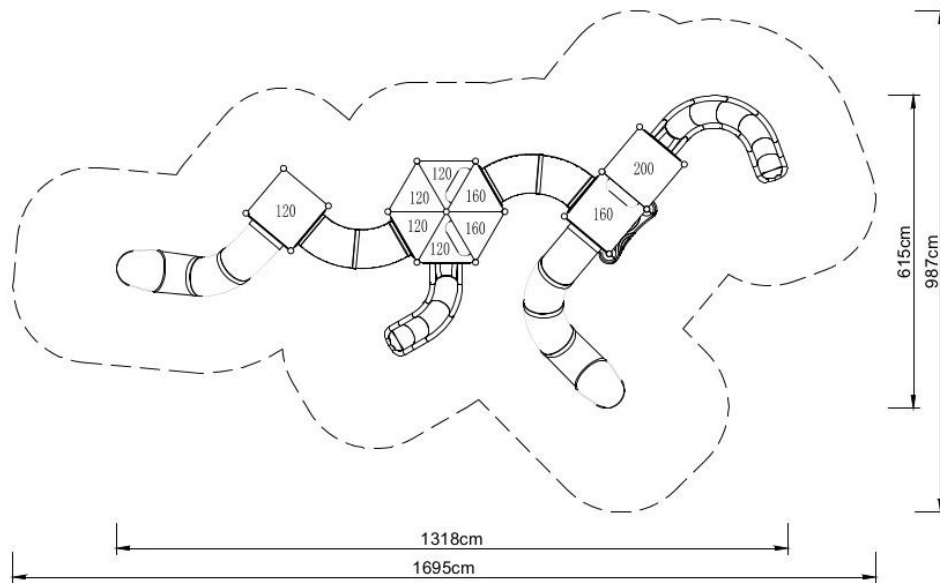

## Set contains:

- ☒ 17 poles,
- ☒ 3 square platform
- ☒ 1 podest sześciokątny
- ☒ 3 entrance ladder,
- ☒ 1 input grid,
- ☒ Tube swivel slide from the platform 200 cm,
- ☒ Tube swivel slide from the platform 120 cm
- ☒ Swivel slide from the platform 120
- ☒ Tube swivel slide from the platform 200
- ☒ 2 hipped roofs,
- ☒ 4 tube passage,
- ☒ 1 XOX panel in stainless steel frame
- ☒ Fence panel,
- ☒ Wheel panel
- ☒ plugs for posts
- ☒ connecting elements.
- ☒ 2 LLDPE decorative canopies
- ☒ 4 Panels made of HPL sheet.

## **Technical data:**

- ☒ Length: 1318 cm
- ☒ Width: 615 cm
- ☒ Platform height: 120, 160, 200 whole: 400 cm
- ☒ Free fall height: 200 cm
- ☒ Fall zone: 1695 x 987 cm
- ☒ Safety standards: EN 1176-1:2009; EN 1176-3:2009

## **Materials:**

- ☒ 114 mm diameter poles with made of stainless steel, quality ASIS304
- ☒ Galvanized steel platforms, powder coated with polyester paint, antiskid and waterproof 15 mm thickness HDPE floor.
- ☒ Panels 10 mm thickness HPL sheets, uv stabilized, made for outside use.
- ☒ Hexagon roofs 10 mm thickness HPL sheets, uv stabilized, made for outside use.
- ☒ Slides and steps made of rotomoulded LLDPE,
- ☒ Clamps and connectors made of aluminum casting,
- ☒ Stainless steel nuts, screws and connecting elements.