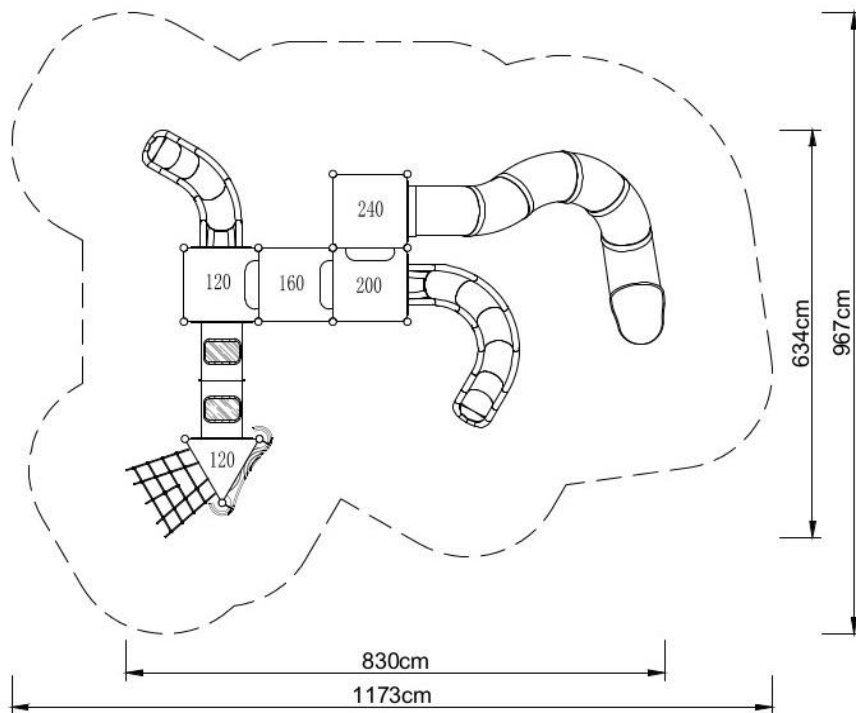

PLAY SYSTEM

PLAYSYSTEM T6031

Set contains:

- ☒ 13 poles,
- ☒ 4 square platforms,
- ☒ 1 triangular platform,
- ☒ 2 entrance ladders,
- ☒ 1 input grid,
- ☒ Tube long tube passage with windows 240 cm,
- ☒ long tube passage with windows 200 cm
- ☒ long tube passage with windows 120 cm
- ☒ 1 XOX panel in stainless steel frame,
- ☒ long tube passage with windows
- ☒ plugs for posts
- ☒ connecting elements.
- ☒ 1 LLDPE decorative canopies
- ☒ 1 square roof,
- ☒ 6 Panels made of HPL sheet.

PLAY SYSTEM
<https://playsystem.com.vn/>

PLAY SYSTEM

Technical data:

- ☒ Length: 830 cm
- ☒ Width: 634 cm
- ☒ Height: 450 cm
- ☒ Platform height: 120, 160, 200, 240 cm
- ☒ Free fall height: 200 cm
- ☒ Fall zone: 1173 x 967 cm
- ☒ Safety standards: EN 1176-1:2009; EN 1176-3:2009

Materials:

- ☒ 114 mm diameter poles with made of stainless steel, quality ASIS304
- ☒ Galvanized steel platforms, powder coated with polyester paint, antiskid and waterproof 15 mm thickness HDPE floor.
- ☒ Panels 10 mm thickness HPL sheets, uv stabilized, made for outside use.
- ☒ hexagon roof 10 mm thickness HPL sheets, uv stabilized, made for outside use.
- ☒ Slides and steps made of rotomoulded LLDPE,
- ☒ Clamps and connectors made of aluminum casting,
- ☒ Stainless steel nuts, screws and connecting elements.