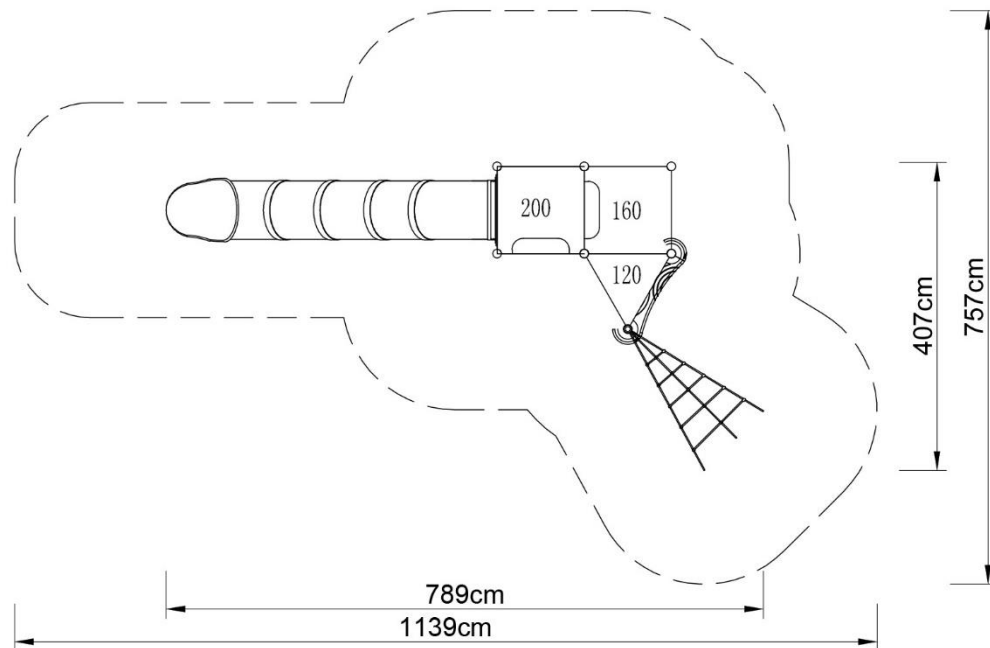

PLAY SYSTEM

PLAYSYSTEM T6032

Set contains:

- ☒ 7 poles,
- ☒ 2 square platform,
- ☒ 1 triangle platform,
- ☒ 1 entry grid,
- ☒ 1 entry step,
- ☒ Single tube slide from the 200cm platform,
- ☒ 1 XOX panel in stainless steel frame,
- ☒ maths panel,
- ☒ 5 panels made of HPL sheet,
- ☒ connecting elements,
- ☒ pole caps,
- ☒ 1 LLDPE decorative roof

PLAY SYSTEM

Technical data:

- ☒ Length: 789 cm
- ☒ Width: 407 cm
- ☒ Height: 320 cm
- ☒ Platform height: 120, 160, 200 cm
- ☒ Free fall height: 200 cm
- ☒ Fall zone: 1139 x 757 cm
- ☒ Safety standards: EN 1176-1:2009; EN 1176-3:2009

Materials:

- ☒ 114 mm diameter poles with made of stainless steel, quality ASIS304
- ☒ Galvanized steel platforms, powder coated with polyester paint, antiskid and waterproof 15 mm thickness HDPE floor.
- ☒ Panels 10 mm thickness HPL sheets, uv stabilized, made for outside use.
- ☒ hexagon roof 10 mm thickness HPL sheets, uv stabilized, made for outside use.
- ☒ Slides and steps made of rotomoulded LLDPE,
- ☒ Clamps and connectors made of aluminum casting,
- ☒ Stainless steel nuts, screws and connecting elements.