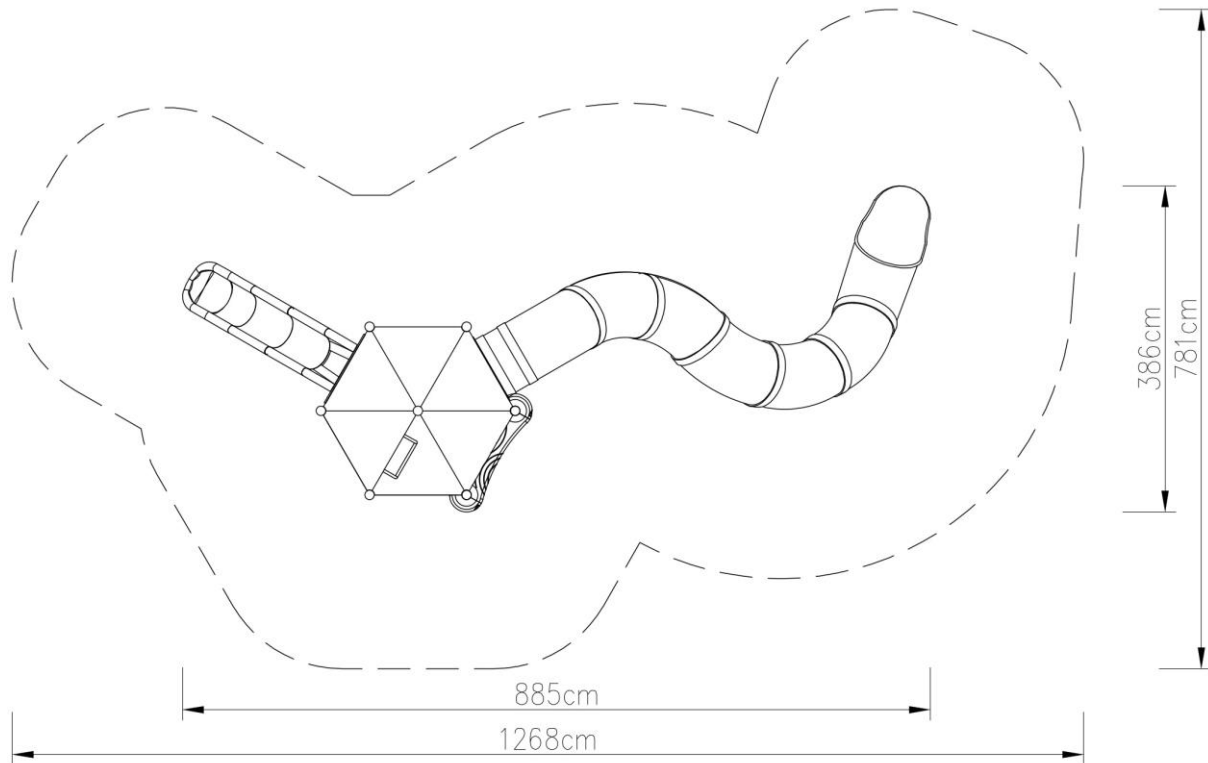

PLAY SYSTEM

PLAYSYSTEM T7003

Set contains:

- ☒ 7 poles,
- ☒ 10 triangle platforms,
- ☒ LLDPE entry step,
- ☒ Entry ladder,
- ☒ Entry rope net,
- ☒ Single slide for 120cm platform,
- ☒ Tube slide for 280cm platform,
- ☒ Pole caps,
- ☒ 18 Panels made of HPL sheet.

PLAY SYSTEM

Technical data:

- ☒ Length: 885 cm
- ☒ Width: 386 cm
- ☒ Height: 420 cm
- ☒ Platform height: 120, 280 cm
- ☒ Free fall height: 200 cm
- ☒ Fall zone: 1268 x 781 cm
- ☒ Safety standard: EN 1176-1:2009; EN 1176-3:2009

Materials:

- ☒ 114 mm diameter poles with made of stainless steel, quality ASIS304
- ☒ Galvanized steel platforms, powder coated with polyester paint, antiskid and waterproof 15 mm thickness HDPE floor.
- ☒ Panels 10 mm thickness HPL sheets, uv stabilized, made for outside use.
- ☒ Slides and steps made of rotomoulded LLDPE,
- ☒ Clamps and connectors made of aluminum casting,
- ☒ Stainless steel nuts, screws and connecting elements.