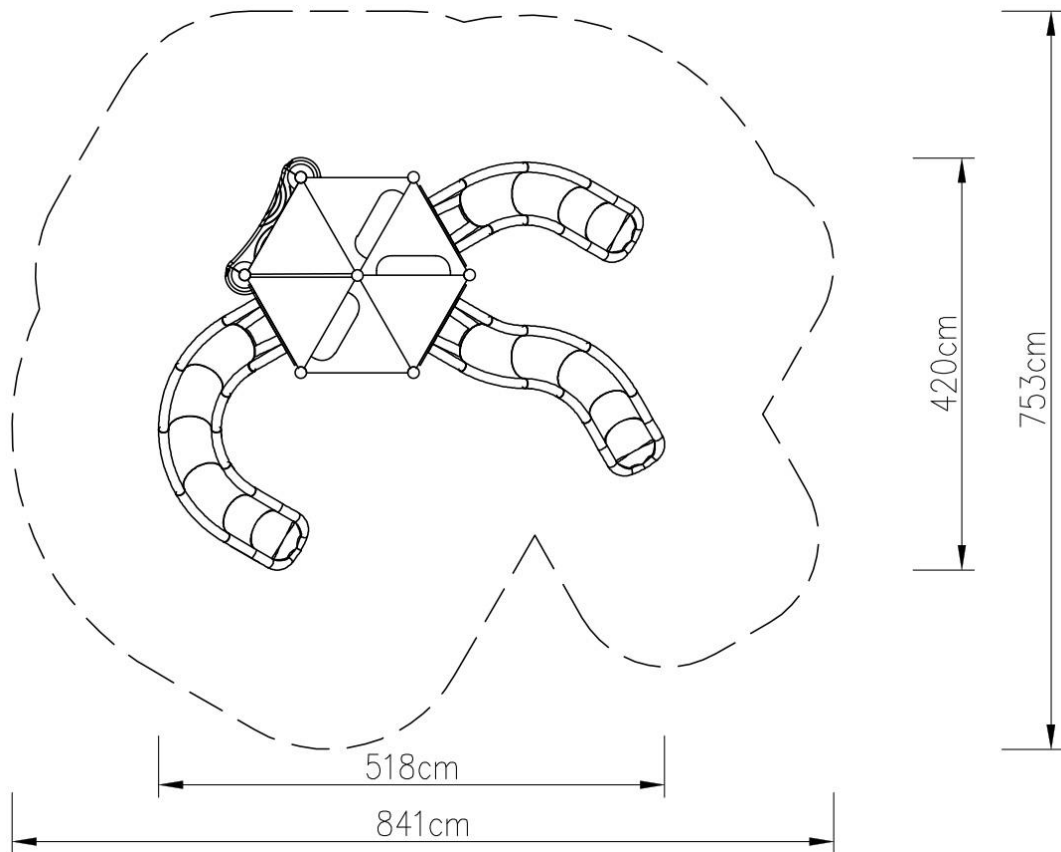

PLAY SYSTEM

PLAYSYSTEM T7004

Set contains:

- ☒ 7 poles,
- ☒ 6 triangle platforms,
- ☒ LLDPE entry step,
- ☒ Single curved slide for 120cm. platform,
- ☒ Single curved slide for 160cm. platform,
- ☒ Single curved slide for 200cm. platform,
- ☒ 1 XOX panel in stainless steel frame,
- ☒ Hexagon roof,
- ☒ Pole caps,
- ☒ 10 Panels made of HPL sheet

PLAY SYSTEM
<https://playsystem.com.vn/>

PLAY SYSTEM

Technical data:

- ☒ Length: 518 cm
- ☒ Width: 420 cm
- ☒ Height: 420 cm
- ☒ Platform height: 80, 120, 160, 200 cm
- ☒ Free fall height: 200 cm
- ☒ Fall zone: 841 x 753 cm
- ☒ Safety standard: EN 1176-1:2009; EN 1176-3:2009

Materials:

- ☒ 114 mm diameter poles with made of stainless steel, quality ASIS304
- ☒ Galvanized steel platforms, powder coated with polyester paint, antiskid and waterproof 15 mm thickness HDPE floor.
- ☒ Panels 10 mm thickness HPL sheets, uv stabilized, made for outside use.
- ☒ Hexagon roof 10 mm thickness HPL sheets, uv stabilized, made for outside use,
- ☒ Slides and steps made of rotomoulded LLDPE,
- ☒ Clamps and connectors made of aluminum casting,
- ☒ Stainless steel nuts, screws and connecting elements.