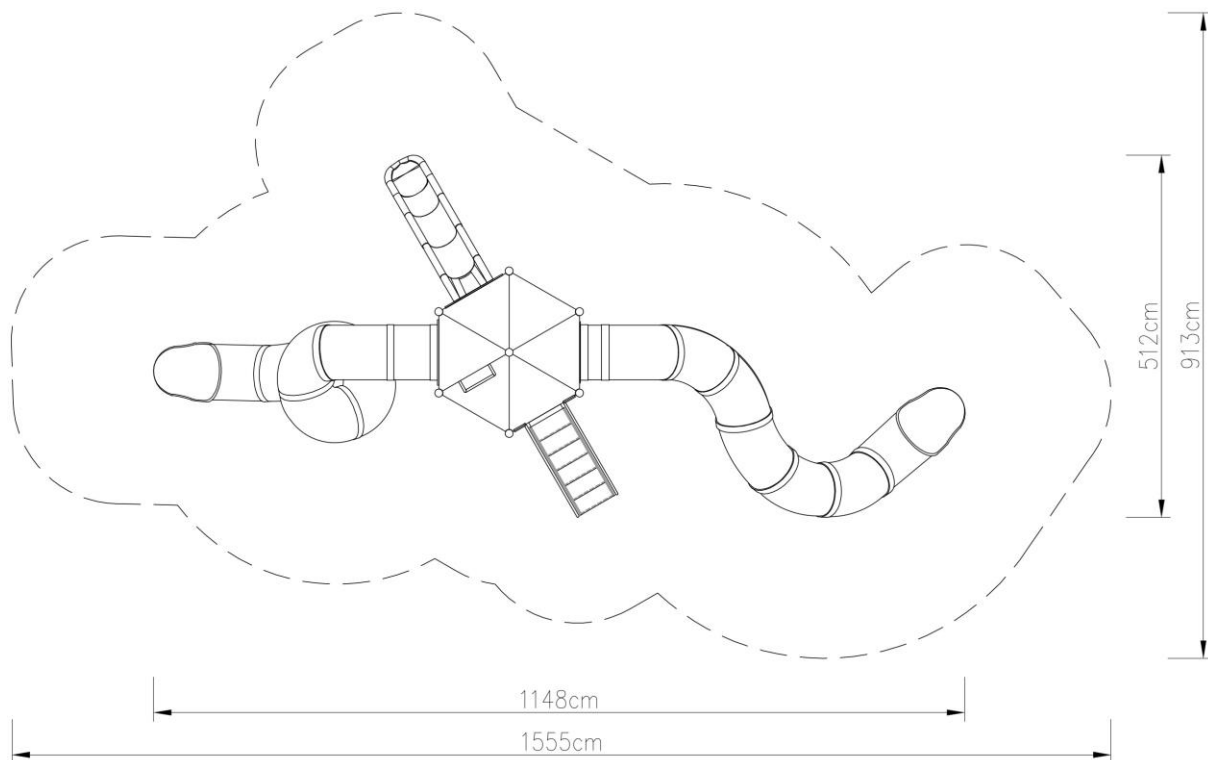

PLAY SYSTEM

PLAYSYSTEM T7007

Set contains:

- ☒ 7 poles,
- ☒ 10 triangle platforms,
- ☒ Steps with railings,
- ☒ Entry rope net,
- ☒ Single slide for 120cm. platform,
- ☒ Tube slide for 280cm. platform,
- ☒ Spiral tube slide for 280cm. platform,
- ☒ Pole caps,
- ☒ 17 Panels made of HPL sheet

PLAY SYSTEM

Technical data:

- | | |
|---------------------|--------------------------------|
| ☒ Length: | 1148 cm |
| ☒ Width: | 512 cm |
| ☒ Height: | 420 cm |
| ☒ Platform height: | 120, 280 cm |
| ☒ Free fall height: | 200 cm |
| ☒ Fall zone: | 1555 x 913 cm |
| ☒ Safety standard: | EN 1176-1:2009; EN 1176-3:2009 |

Materials:

- ☒ 114 mm diameter poles with made of stainless steel, quality ASIS304
- ☒ Galvanized steel platforms, powder coated with polyester paint, antiskid and waterproof 15 mm thickness HDPE floor.
- ☒ Panels 10 mm thickness HPL sheets, uv stabilized, made for outside use.
- ☒ Slides and steps made of rotomoulded LLDPE,
- ☒ Clamps and connectors made of aluminum casting,
- ☒ Stainless steel nuts, screws and connecting elements.