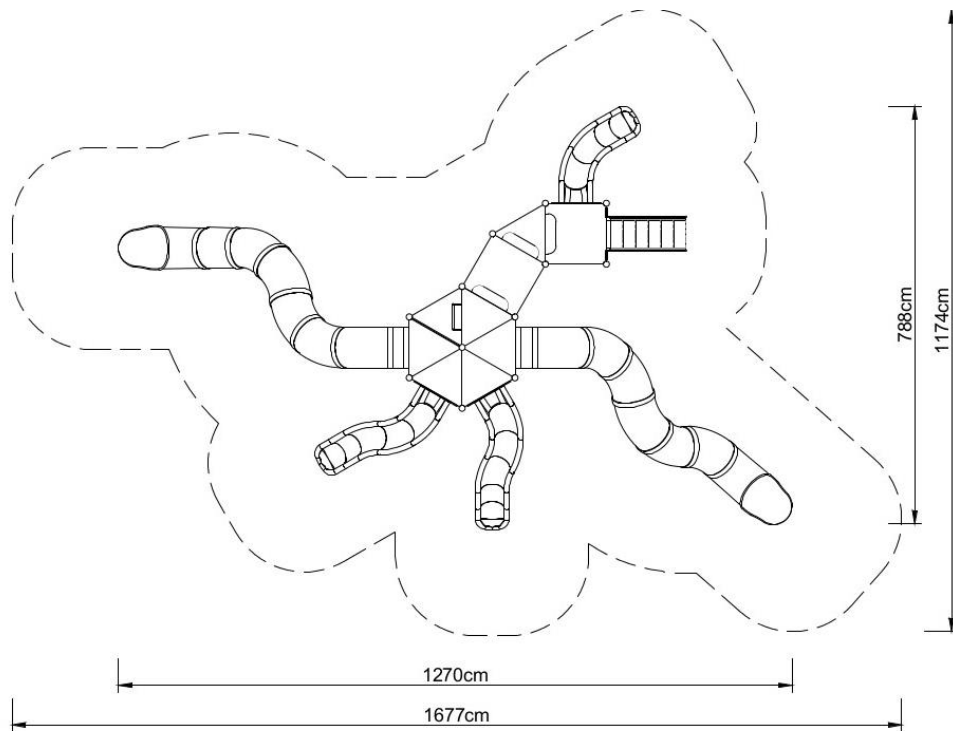

PLAY SYSTEM

PLAYSYSTEM T7009

Set contains:

- ☒ 12 poles,
- ☒ 12 triangle platforms,
- ☒ 2 quadrant platforms,
- ☒ LLDPE entry step,
- ☒ Entry ladder,
- ☒ Stairs with railings,
- ☒ Single curve slide for 120cm. platform,
- ☒ 2 single curved slides for 160cm. platform
- ☒ 2 curved tube slides for 320cm. platform
- ☒ 1 XOX panel in stainless steel frame,
- ☒ Ladder between the levels of the towers
- ☒ Pole caps,
- ☒ 1 hexagon roof for tower,
- ☒ 25 Panels made of HPL sheet

PLAY SYSTEM

<https://www.playsystem.com.vn/>

PLAY SYSTEM

Technical data:

- ☒ Length: 1270 cm
- ☒ Width: 788 cm
- ☒ Height: 500 cm
- ☒ Platform height: 120, 160, 200, 240, 320 cm
- ☒ Free fall height: 320 cm
- ☒ Fall zone: 1677 x 1174 cm
- ☒ Safety standard: EN 1176-1:2009; EN 1176-3:2009

Materials:

- ☒ 114 mm diameter poles with made of stainless steel, quality ASIS304
- ☒ Galvanized steel platforms, powder coated with polyester paint, antiskid and waterproof 15 mm thickness HDPE floor.
- ☒ Panels 10 mm thickness HPL sheets, uv stabilized, made for outside use.
- ☒ hexagon roof 10 mm thickness HPL sheets, uv stabilized, made for outside use.
- ☒ Slides and steps made of rotomoulded LLDPE,
- ☒ Clamps and connectors made of aluminum casting,
- ☒ Stainless steel nuts, screws and connecting elements.