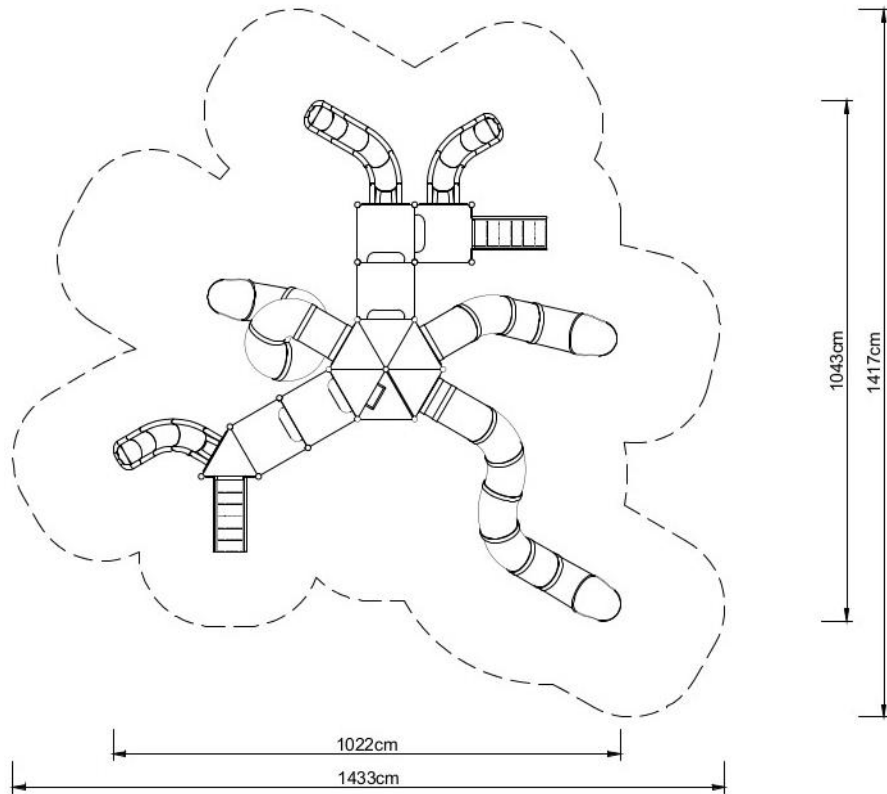

PLAY SYSTEM

PLAYSYSTEM T7010

Set contains:

- ☒ 18 poles,
- ☒ 12 triangle platforms,
- ☒ 5 quadrant platforms,
- ☒ LLDPE entry step,
- ☒ Entry ladder,
- ☒ 2 Stairs with railings,
- ☒ 2 Single curved slides for 120cm. platform,
- ☒ Single slide, curved for 160cm. platform,
- ☒ 2 Tube slide for 160cm. platform,
- ☒ Curved tube slide for 320cm. platform,
- ☒ Pole caps,
- ☒ 1 hexagon roof,
- ☒ 29 Panels made of HPL sheet

PLAY SYSTEM

<https://www.playsystem.com.vn/>

PLAY SYSTEM

Technical data:

- ☒ Length: 1022 cm
- ☒ Width: 1043 cm
- ☒ Height: 500 cm
- ☒ Platform height: 120, 160, 300 cm
- ☒ Free fall height: 240 cm
- ☒ Fall zone: 1433 x 1417 cm
- ☒ Safety standard: EN 1176-1:2009; EN 1176-3:2009

Materials:

- ☒ 114 mm diameter poles with made of stainless steel, quality ASIS304
- ☒ Galvanized steel platforms, powder coated with polyester paint, antiskid and waterproof 15 mm thickness HDPE floor.
- ☒ Panels 10 mm thickness HPL sheets, uv stabilized, made for outside use.
- ☒ Hexagon roof 10 mm thickness HPL sheets, uv stabilized, made for outside use.
- ☒ Slides and steps made of rotomoulded LLDPE,
- ☒ Clamps and connectors made of aluminum casting,
- ☒ Stainless steel nuts, screws and connecting elements.