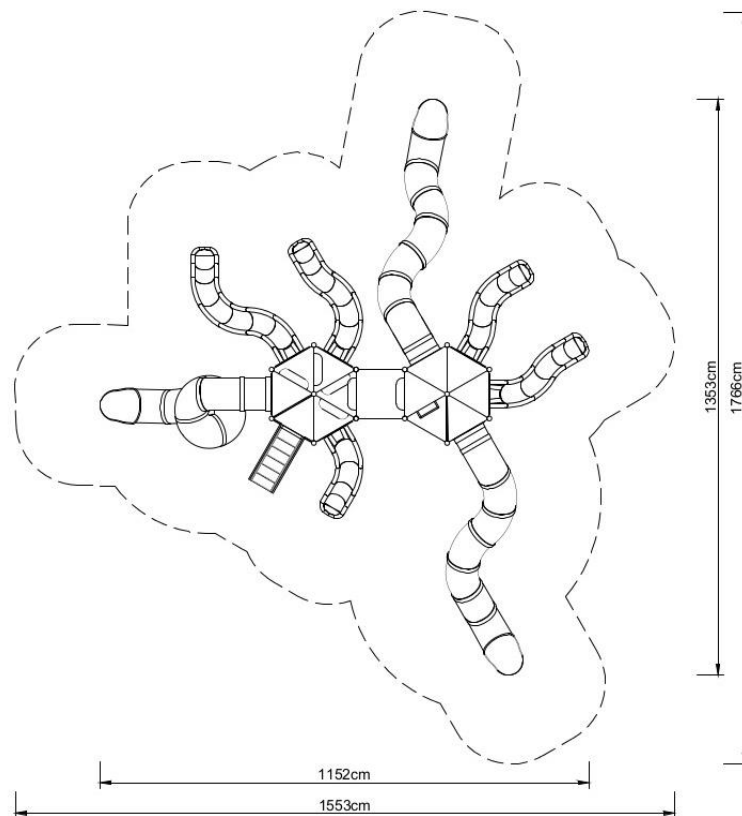

PLAY SYSTEM

PLAYSYSTEM T7011

Set contains:

- ☒ 14 poles,
- ☒ 18 triangle platforms,
- ☒ 1 quadrant platforms,
- ☒ LLDPE entry step,
- ☒ Entry ladder,
- ☒ Stairs with railings,
- ☒ Single curved slide for 120cm platform
- ☒ 2 single curved slides for 160cm platform
- ☒ Single curved slide for 200cm. platform.
- ☒ Single curved slide for 240cm. platform,
- ☒ Sprial tube slide for 280cm. platform,
- ☒ 2 curved tube slides for 320cm. platform,
- ☒ 1 XOX panel in staineless steel frame
- ☒ Pole caps,
- ☒ 1 hexagon roof,
- ☒ 30 Panels made of HPL sheet

PLAY SYSTEM

<https://www.playsystem.com.vn/>

PLAY SYSTEM

Technical data:

- ☒ Length: 1152 cm
- ☒ Width: 1353 cm
- ☒ Height: 500 cm
- ☒ Platform height: 120, 160, 200, 240, 280, 320 cm
- ☒ Free fall height: 240 cm
- ☒ Fall zone: 1553 x 1766 cm
- ☒ Safety standard: EN 1176-1:2009; EN 1176-3:2009

Materials:

- ☒ 114 mm diameter poles with made of stainless steel, quality ASIS304
- ☒ Galvanized steel platforms, powder coated with polyester paint, antiskid and waterproof 15 mm thickness HDPE floor.
- ☒ Panels 10 mm thickness HPL sheets, uv stabilized, made for outside use.
- ☒ Hexagon roof 10 mm thickness HPL sheets, uv stabilized, made for outside use.
- ☒ Slides and steps made of rotomoulded LLDPE,
- ☒ Clamps and connectors made of aluminum casting,
- ☒ Stainless steel nuts, screws and connecting elements.