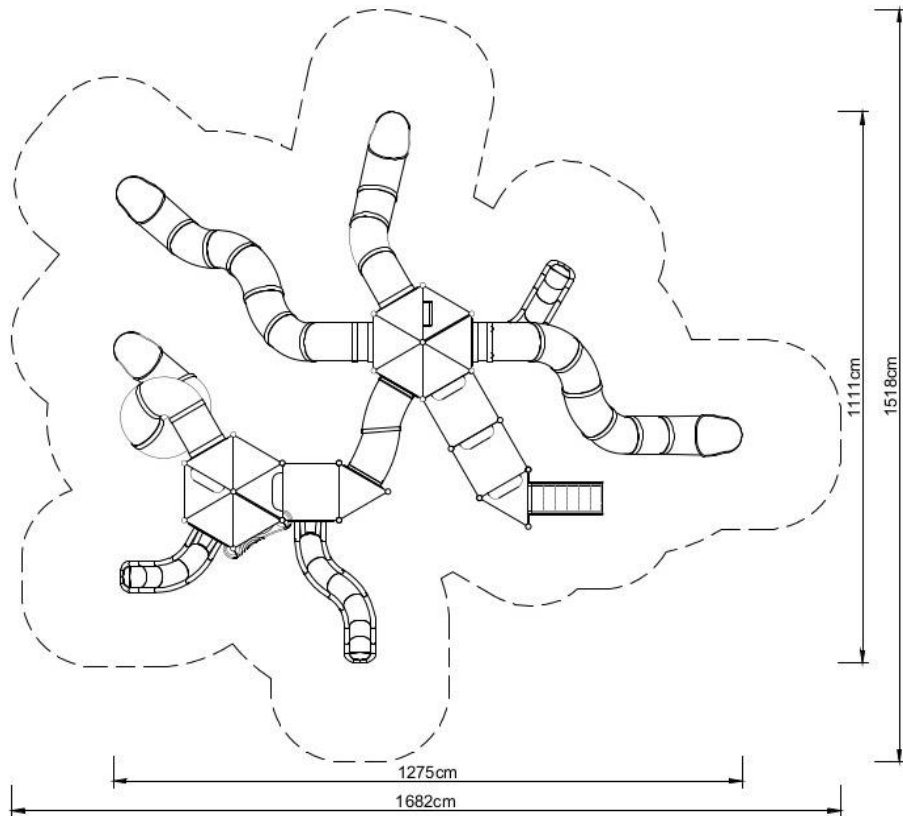

PLAY SYSTEM

PLAYSYSTEM T7012

Set contains:

- ☒ 22 poles,
- ☒ 19 triangle platforms,
- ☒ 3 quadrant platforms,
- ☒ 1 LLDPE entry step,
- ☒ Entry ladder,
- ☒ Stairs with railings,
- ☒ Curved tube conector,
- ☒ Single curved slide for 120cm. platform,
- ☒ Single curved slide for 160cm. platform,
- ☒ Single curved slide for 200cm. platform,
- ☒ Spiral tube slide for 160cm. platform,
- ☒ Curved tube slide for 160 cm platform.
- ☒ 2 curved tube slides for 320cm platform
- ☒ 1 XOX panel in staineless steel frame,
- ☒ Pole caps,
- ☒ 1 hexaqon roof,

-HPL sheet

PLAY SYSTEM

<https://www.playsystem.com.vn/>

PLAY SYSTEM

Technical data:

- ☒ Length: 1275 cm
- ☒ Width: 1111 cm
- ☒ Height: 500 cm
- ☒ Platform height: 120, 160, 200, 320 cm
- ☒ Free fall height: 200 cm
- ☒ Fall zone: 1823 x 1680 cm
- ☒ Safety standard: EN 1176-1:2009; EN 1176-3:2009

Materials:

- ☒ 114 mm diameter poles with made of stainless steel, quality ASIS304
- ☒ Galvanized steel platforms, powder coated with polyester paint, antiskid and waterproof 15 mm thickness HDPE floor.
- ☒ Panels 10 mm thickness HPL sheets, uv stabilized, made for outside use.
- ☒ Hexagon roof 10 mm thickness HPL sheets, uv stabilized, made for outside use.
- ☒ Slides and steps made of rotomoulded LLDPE,
- ☒ Clamps and connectors made of aluminum casting,
- ☒ Stainless steel nuts, screws and connecting elements.