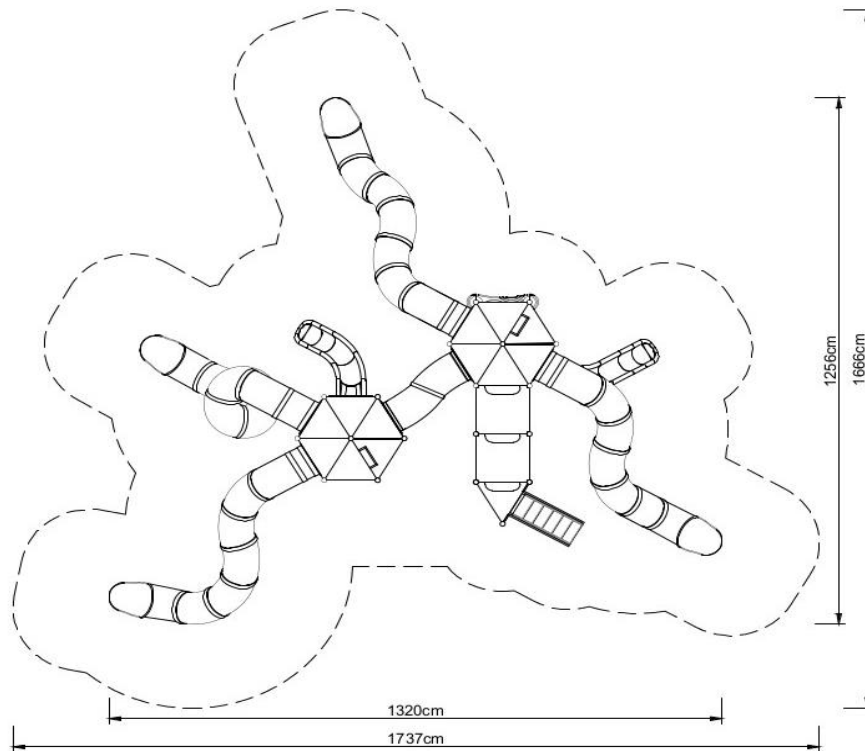

## Set contains:

- ☒ 19 poles,
- ☒ 22 triangle platforms,
- ☒ 2 quadrant platforms,
- ☒ 2 LLDPE entry step,
- ☒ 2 Entry ladders,
- ☒ Stairs with railings,
- ☒ 2 Curved tube connectors,
- ☒ single curved slides for 120cm. platform,
- ☒ single curved slides for 160cm. platform
- ☒ Spiral tube slide for 280cm platform,
- ☒ Curved tube slide for 280cm,
- ☒ Curved tube slide for 280cm,
- ☒ 2 Curved tube slide for 320cm,
- ☒ 2 XOX panel in stainless steel frame,
- ☒ Pole caps,
- ☒ 1 Hexagon roof,
- ☒ 41 Panels made of HPL sheet

## **Technical data:**

- ☒ Length: 1320 cm
- ☒ Width: 1256 cm
- ☒ Platform height: 120, 160, 280, 320 cm, total 500 cm
- ☒ Free fall height: 280 cm
- ☒ Fall zone: 1737 x 1666 cm
- ☒ Safety standard: EN 1176-1:2009; EN 1176-3:2009