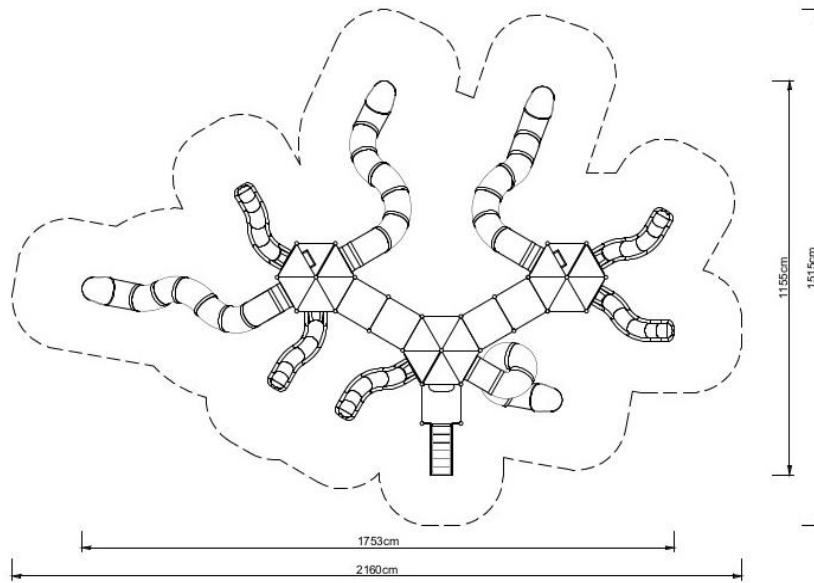

## Set contains:

- ☒ 27 poles,
- ☒ 28 triangle platforms,
- ☒ 5 quadrant platforms,
- ☒ 2 LLDPE entry step,
- ☒ 2 Entry ladder,
- ☒ Stairs with railings,
- ☒ 5 single curved slide for 160cm. platform,

- ☒ 2 single curved slides for 240cm. platform,
- ☒ Spiral tube slide for 160cm. platform,
- ☒ 3 Curved tube slide for 320cm,
- ☒ 3 XOX panel in stainless steel frame,
- ☒ Pole caps,
- ☒ 3 hexagon roofs,
- ☒ 51 Panels made of HPL sheet

## Technical data:

- ☒ Length: 1753 cm
- ☒ Width: 1155 cm
- ☒ Height: 500 cm
- ☒ Platform height: 80,120,160,200,240,400 cm
- ☒ Free fall height: 240 cm
- ☒ Fall zone: 2160 x 1515 cm
- ☒ Safety standard: EN 1176-1:2009; EN 1176-3:2009

## Materials:

- ☒ 114 mm diameter poles with made of stainless steel, quality ASIS304
- ☒ Galvanized steel platforms, powder coated with polyester paint, antiskid and waterproof 15 mm thickness HDPE floor.
- ☒ Panels 10 mm thickness HPL sheets, uv stabilized, made for outside use.
- ☒ Hexagon roofs 10 mm thickness HPL sheets, uv stabilized, made for outside use.
- ☒ Slides and steps made of rotomoulded LLDPE,
- ☒ Clamps and connectors made of aluminum casting,
- ☒ Stainless steel nuts, screws and connecting elements.