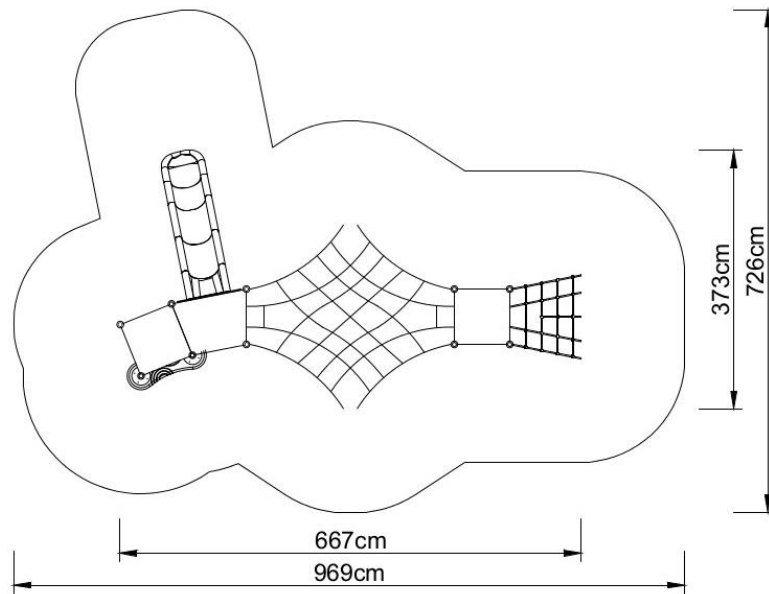

## Set contains:

- ☒ 10 poles,
- ☒ 3 platforms,
- ☒ Entry ladder,
- ☒ Entry rope net,
- ☒ Rope net connecting towers,
- ☒ LLDPE entry step,
- ☒ Single slide for 120 cm platform,
- ☒ HPL panels,
- ☒ 1 XOX panel in stainless steel frame,
- ☒ Pole caps,
- ☒ 1 HPL roof,

### **Technical data:**

- ☒ Length: 667 cm
- ☒ Width: 373 cm
- ☒ Height: 350 cm
- ☒ Platform height: 100, 120 cm
- ☒ Free fall height: 120 cm
- ☒ Fall zone: 969 x 726 cm
- ☒ Safety standard: EN 1176-1:2009; EN 1176-3:2009

### **Materials:**

- ☒ 60cm diameter poles with made of stainless steel, quality AISI304,
- ☒ Galvanized steel platforms, powder coated with polyester paint, antiskid 15mm thicknes HDPE as a floor,
- ☒ Panels and roof 10mm thickness HPL sheets, uv stabilized, made for outside use.
- ☒ Steps made of LLDPE rotomoulded polyurethane,
- ☒ Slides made of rotomoulded LLDPE,
- ☒ Clamps and connectors made of aluminum casting,
- ☒ Stainless steel nuts, screws.