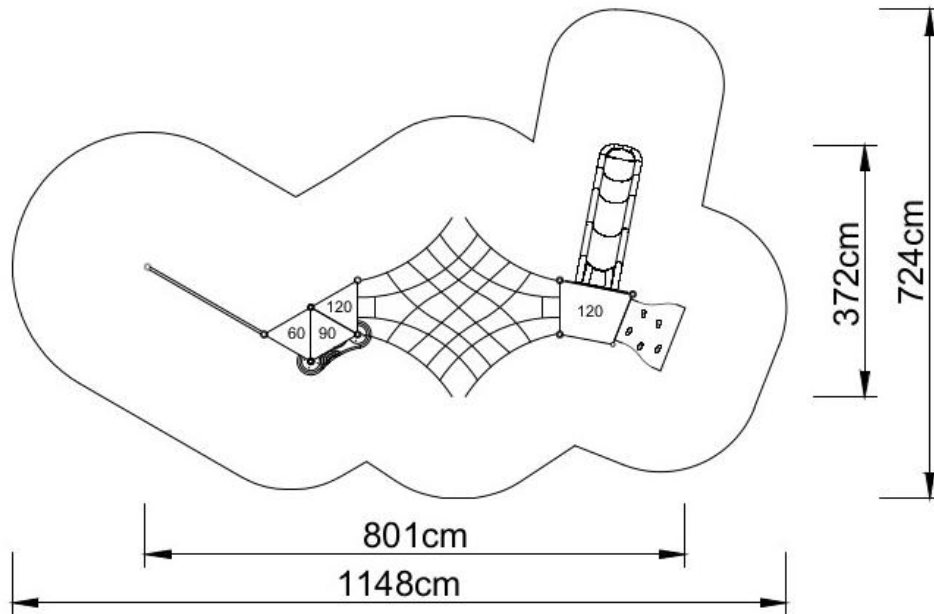

PLAY SYSTEM

PLAYSYSTEM TM8006

Set contains:

- ☒ 10 poles,
- ☒ 4 platforms,
- ☒ Entry ladder,
- ☒ Rope net connecting towers,
- ☒ Rope net,
- ☒ LLDPE entry step,
- ☒ Single slide for 120 cm platform,
- ☒ HPL panels,
- ☒ 1 XOX panel in stainless steel frame,
- ☒ Pole caps,
- ☒ 1 HPL roof,

PLAY SYSTEM

PLAY SYSTEM

PLAY SYSTEM

<https://www.playsystem.com.vn/>

PLAY SYSTEM

Technical data:

- ☒ Length: 801 cm
- ☒ Width: 372 cm
- ☒ Height: 350 cm
- ☒ Platform height: 100, 120 cm
- ☒ Free fall height: 200 cm
- ☒ Fall zone: 1148 x 724 cm
- ☒ Safety standard: EN 1176-1:2009; EN 1176-3:2009

Materials:

- ☒ 60cm diameter poles with made of stainless steel, quality AISI304,
- ☒ Galvanized steel platforms, powder coated with polyester paint, antiskid 15mm thicknes HDPE as a floor,
- ☒ Panels and roof 10mm thickness HPL sheets, uv stabilized, made for outside use.
- ☒ Steps made of LLDPE rotomoulded polyurethane,
- ☒ Slides made of rotomoulded LLDPE,
- ☒ Clamps and connectors made of aluminum casting,
- ☒ Stainless steel nuts, screws.