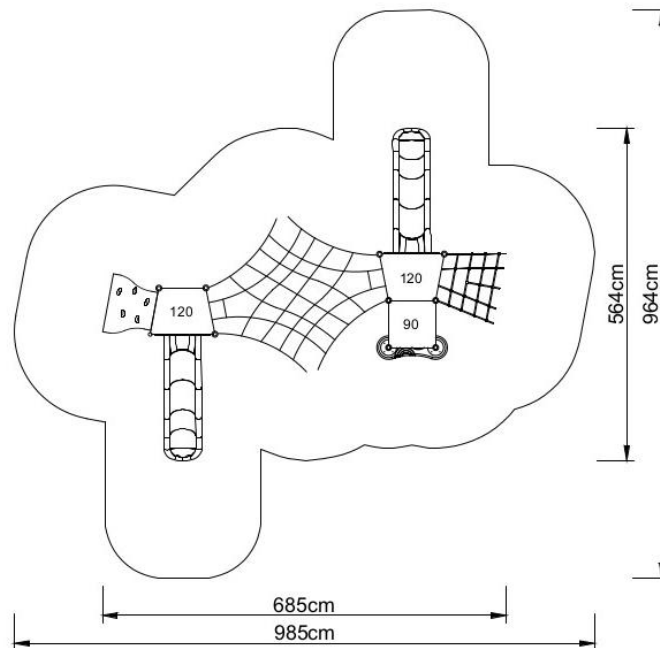

# PLAY SYSTEM

PLAYSYSTEM TM8008

## Set contains:

- ☒ 10 poles,
- ☒ 3 platforms,
- ☒ Entry ladder,
- ☒ Rope net connecting towers,
- ☒ Entry rope net,
- ☒ Twisted rope net,
- ☒ LLDPE entry step,
- ☒ 2 Single slide for 120 cm platform,
- ☒ HPL panels,
- ☒ 1 XOX panel in stainless steel frame,
- ☒ Pole caps,
- ☒ 1 HPL roof.

## **Technical data:**

- ☒ Length: 685 cm
- ☒ Width: 564 cm
- ☒ Height: 350 cm
- ☒ Platform height: 100, 120 cm
- ☒ Free fall height: 120 cm
- ☒ Fall zone: 985 x 964 cm
- ☒ Safety standard: EN 1176-1:2009; EN 1176-3:2009

## **Materials:**

- ☒ 60cm diameter poles with made of stainless steel, quality AISI304,
- ☒ Galvanized steel platforms, powder coated with polyester paint, antiskid 15mm thickness HDPE as a floor,
- ☒ Panels and roof 10mm thickness HPL sheets, uv stabilized, made for outside use.
- ☒ Steps made of LLDPE rotomoulded polyurethane,
- ☒ Slides made of rotomoulded LLDPE,
- ☒ Clamps and connectors made of aluminum casting,
- ☒ Stainless steel nuts, screws.