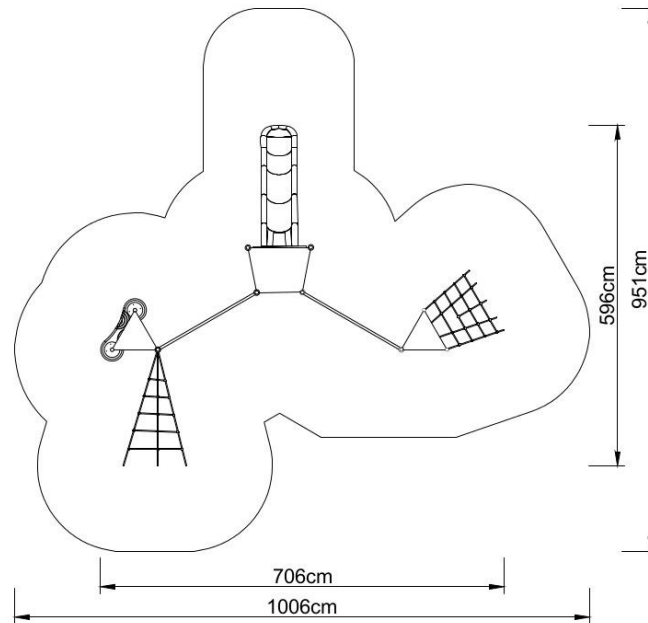

# PLAY SYSTEM

PLAYSYSTEM TM8009

## Set contains:

- ☒ 9 poles,
- ☒ 3 platforms,
- ☒ Entry ladder,
- ☒ 2 rope nets,
- ☒ Entry rope net,
- ☒ Twisted rope net,
- ☒ LLDPE entry step,
- ☒ Single slide for 120 cm platform,
- ☒ HPL panels,
- ☒ 1 XOX panel in stainless steel frame,
- ☒ Pole caps,
- ☒ 3 HPL roofs.

## **Technical data:**

- ☒ Length: 706 cm
- ☒ Width: 596 cm
- ☒ Height: 350 cm
- ☒ Platform height: 120 cm
- ☒ Free fall height: 200 cm
- ☒ Fall zone: 1006 x 951 cm
- ☒ Safety standard: EN 1176-1:2009; EN 1176-3:2009

## **Materials:**

- ☒ 60cm diameter poles with made of stainless steel, quality AISI304,
- ☒ Galvanized steel platforms, powder coated with polyester paint, antiskid 15mm thicknes HDPE as a floor,
- ☒ Panels and roof 10mm thickness HPL sheets, uv stabilized, made for outside use.
- ☒ Steps made of LLDPE rotomoulded polyurethane,
- ☒ Slides made of rotomoulded LLDPE,
- ☒ Clamps and connectors made of aluminum casting,
- ☒ Stainless steel nuts, screws.